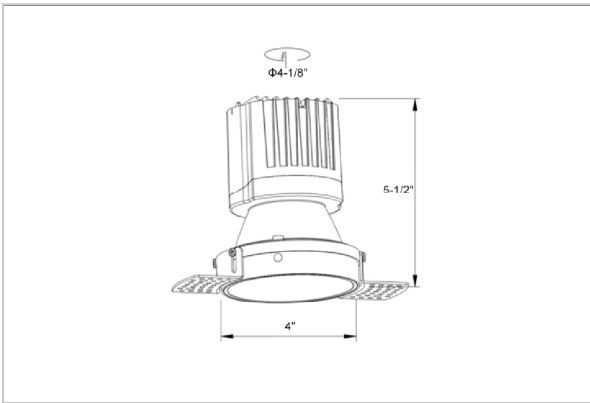

Olivio Down Lights

ITEM SKU#: 662187499482

Product Code : IK-ROLIVIODL-30W-27K-WH-90C-15D

Voltage	100 - 277 V AC, 50-60 Hz
Lumen Output	2471.8lm
Power	30W
Efficacy	140lm/w
CCT	2700K
CRI	>90
Beam Angle	15°
Light Distribution	Spot
LED Type	COB
LED Light Source	Osram SOLERIQ S 19
Start Time	Instant
Driver	Stand Alone (included)
Operating Position	Non - Swiveling Type
Dimming	On-Off / Triac / 0-10 V
Construction	Round
Mounting Type	Recessed
Heads	Single Head
Body Material	Aluminium Die cast
Finish	White
Height	5-5/8"
Diameter	6-1/2"
Cut Out	3"
Optics	Darklight Technology Black, Silver
Application Area	Guest Room, Corridor, Restaurant, Meeting Room Club, Hall, Hotel Entrance

Beam Spread (Options)

Spot 15°		Medium 24°		Flood 38°		Wide Flood 60°	
ft	Ø	ft	Ø	ft	Ø	ft	Ø
3.0	0.72	3.0	1.41	3.0	2.03	3.0	3.15
9.0	2.15	9.0	4.22	9.0	6.09	9.0	9.45
15.0	3.58	15.0	7.04	15.0	10.15	15.0	15.75

Olivio, a round LED downlight made of aluminum die cast with high quality powder coated luminaire housing and optimum heat sink. Specular reflector & power grid /global connectors available with isolated LED Driver using Ultra bright OSRAM COB.