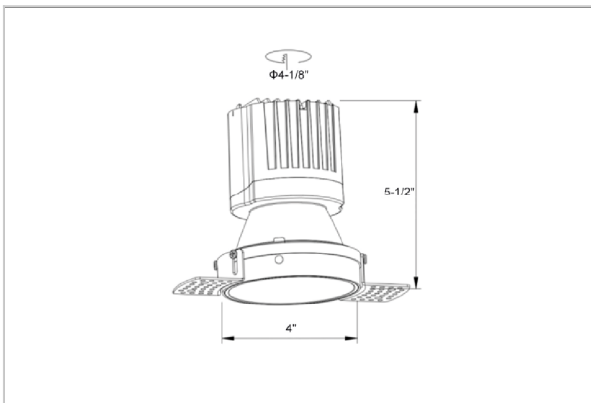

## Product Code : IK-ROLIVIODL-25W-40K-WH-90C-60D

Voltage	100 - 277 V AC, 50-60 Hz
Lumen Output	2359.12lm
Power	25W
Efficacy	140lm/w
CCT	4000K
CRI	>90
Beam Angle	60°
Light Distribution	Wide flood
LED Type	COB
LED Light Source	Osram SOLERIQ S 19
Start Time	Instant
Driver	Stand Alone (included)
Operating Position	Non - Swiveling Type
Dimming	On-Off / Triac / 0-10 V
Construction	Round
Mounting Type	Recessed
Heads	Single Head
Body Material	Aluminium Die cast
Finish	White
Height	4-7/8"
Diameter	6-1/2"
Cut Out	3"
Optics	Darklight Technology Black, Silver
Application Area	Guest Room, Corridor, Restaurant, Meeting Room Club, Hall, Hotel Entrance

### Beam Spread (Options)

Spot 15°		Medium 24°		Flood 38°		Wide Flood 60°	
ft	Ø	ft	Ø	ft	Ø	ft	Ø
3.0	0.72	3.0	1.41	3.0	2.03	3.0	3.15
9.0	2.15	9.0	4.22	9.0	6.09	9.0	9.45
15.0	3.58	15.0	7.04	15.0	10.15	15.0	15.75