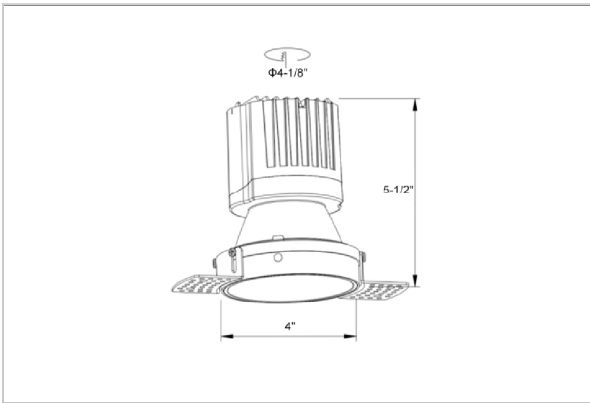

Olivio Down Lights

ITEM SKU#: 662187499376

Product Code : IK-ROLIVIODL-25W-30K-WH-90C-24D

Voltage	100 - 277 V AC, 50-60 Hz
Lumen Output	2120.5lm
Power	25W
Efficacy	140lm/w
CCT	3000K
CRI	>90
Beam Angle	24°
Light Distribution	Medium
LED Type	COB
LED Light Source	Osram SOLERIQ S 19
Start Time	Instant
Driver	Stand Alone (included)
Operating Position	Non - Swiveling Type
Dimming	On-Off / Triac / 0-10 V
Construction	Round
Mounting Type	Recessed
Heads	Single Head
Body Material	Aluminium Die cast
Finish	White
Height	4-7/8"
Diameter	6-1/2"
Cut Out	3"
Optics	Darklight Technology Black, Silver
Application Area	Guest Room, Corridor, Restaurant, Meeting Room Club, Hall, Hotel Entrance

Beam Spread (Options)

Spot 15°		Medium 24°		Flood 38°		Wide Flood 60°	
ft	Ø	ft	Ø	ft	Ø	ft	Ø
3.0	0.72	3.0	1.41	3.0	2.03	3.0	3.15
9.0	2.15	9.0	4.22	9.0	6.09	9.0	9.45
15.0	3.58	15.0	7.04	15.0	10.15	15.0	15.75

Olivio, a round LED downlight made of aluminum die cast with high quality powder coated luminaire housing and optimum heat sink. Specular reflector & power grid / global connectors available with isolated LED Driver using Ultra bright OSRAM COB.