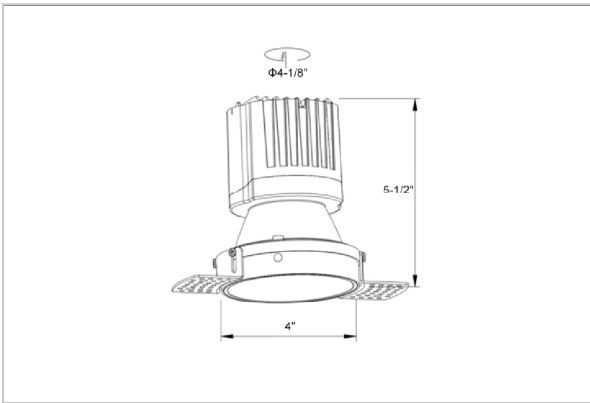

Olivio Down Lights

ITEM SKU#: 662187499208

Product Code : IK-ROLIVIODL-15W-30K-WH-90C-24D

Voltage	100 - 277 V AC, 50-60 Hz
Lumen Output	1272.3lm
Power	15W
Efficacy	140lm/w
CCT	3000K
CRI	>90
Beam Angle	24°
Light Distribution	Medium
LED Type	COB
LED Light Source	Osram SOLERIQ S 19
Start Time	Instant
Driver	Stand Alone (included)
Operating Position	Non - Swiveling Type
Dimming	On-Off / Triac / 0-10 V
Construction	Round
Mounting Type	Recessed
Heads	Single Head
Body Material	Aluminium Die cast
Finish	White
Height	4-7/8"
Diameter	6-1/2"
Cut Out	3"
Optics	Darklight Technology Black, Silver
Application Area	Guest Room, Corridor, Restaurant, Meeting Room Club, Hall, Hotel Entrance

Beam Spread (Options)

Spot 15°		Medium 24°		Flood 38°		Wide Flood 60°	
ft	Ø	ft	Ø	ft	Ø	ft	Ø
3.0	0.72	3.0	1.41	3.0	2.03	3.0	3.15
9.0	2.15	9.0	4.22	9.0	6.09	9.0	9.45
15.0	3.58	15.0	7.04	15.0	10.15	15.0	15.75

Olivio, a round LED downlight made of aluminum die cast with high quality powder coated luminaire housing and optimum heat sink. Specular reflector & power grid / global connectors available with isolated LED Driver using Ultra bright OSRAM COB.