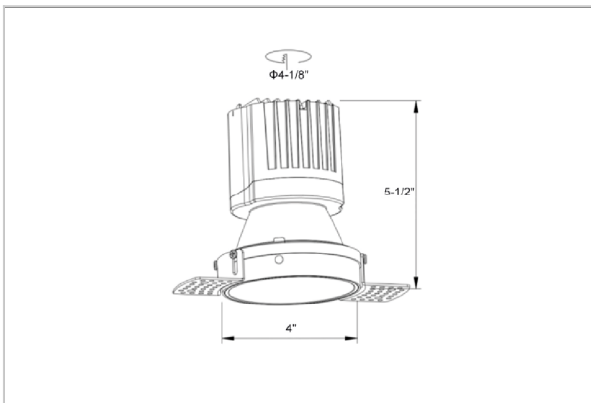

Olivio Down Lights

ITEM SKU#: 662187499208

Product Code : IK-ROLIVIODL-15W-30K-WH-90C-24D

Voltage	100 - 277 V AC, 50-60 Hz
Lumen Output	1272.3lm
Power	15W
Efficacy	140lm/w
CCT	3000K
CRI	>90
Beam Angle	24°
Light Distribution	Medium
LED Type	COB
LED Light Source	Osram SOLERIQ S 19
Start Time	Instant
Driver	Stand Alone (included)
Operating Position	Non - Swiveling Type
Dimming	On-Off / Triac / 0-10 V
Construction	Round
Mounting Type	Recessed
Heads	Single Head
Body Material	Aluminium Die cast
Finish	White
Height	4-7/8"
Diameter	6-1/2"
Cut Out	3"
Optics	Darklight Technology Black, Silver
Application Area	Guest Room, Corridor, Restaurant, Meeting Room Club, Hall, Hotel Entrance

Beam Spread (Options)

Spot 15°		Medium 24°		Flood 38°		Wide Flood 60°	
ft	Ø	ft	Ø	ft	Ø	ft	Ø
3.0	0.72	3.0	1.41	3.0	2.03	3.0	3.15
9.0	2.15	9.0	4.22	9.0	6.09	9.0	9.45
15.0	3.58	15.0	7.04	15.0	10.15	15.0	15.75