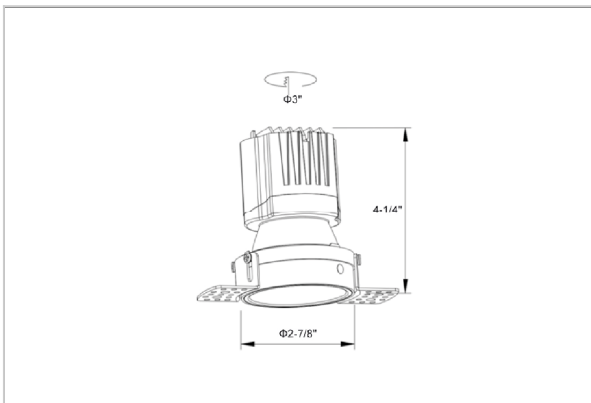

Olivio Down Lights

ITEM SKU#: 662187499130

Product Code : IK-ROLIVIODL-8W-40K-WH-90C-60D

Voltage	100 - 277 V AC, 50-60 Hz
Lumen Output	766.45lm
Power	8W
Efficacy	140lm/w
CCT	4000K
CRI	>90
Beam Angle	60°
Light Distribution	Wide flood
LED Type	COB
LED Light Source	Osram SOLERIQ S 19
Start Time	Instant
Driver	Stand Alone (included)
Operating Position	Non - Swiveling Type
Dimming	On-Off / Triac / 0-10 V
Construction	Round
Mounting Type	Recessed
Heads	Single Head
Body Material	Aluminium Die cast
Finish	White
Height	4"
Diameter	6-1/2"
Cut Out	3"
Optics	Darklight Technology Black, Silver
Application Area	Guest Room, Corridor, Restaurant, Meeting Room Club, Hall, Hotel Entrance

Beam Spread (Options)

Spot 15°		Medium 24°		Flood 38°		Wide Flood 60°	
ft	Ø	ft	Ø	ft	Ø	ft	Ø
3.0	0.72	3.0	1.41	3.0	2.03	3.0	3.15
9.0	2.15	9.0	4.22	9.0	6.09	9.0	9.45
15.0	3.58	15.0	7.04	15.0	10.15	15.0	15.75

Olivio, a round LED downlight made of aluminum die cast with high quality powder coated luminaire housing and optimum heat sink. Specular reflector & power grid /global connectors available with isolated LED Driver using Ultra bright OSRAM COB.