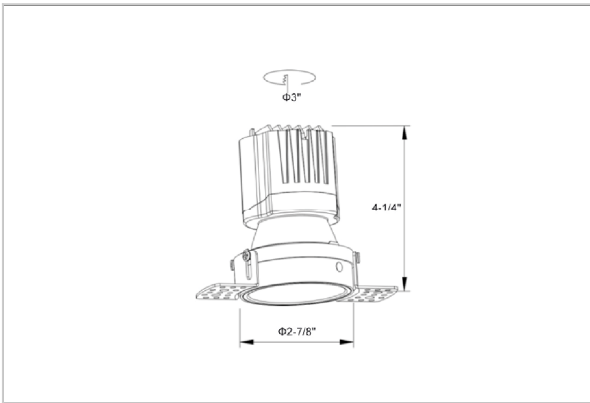

Olivio Down Lights

ITEM SKU#: 662187499109

Product Code : IK-ROLIVIODL-8W-27K-WH-90C-60D

Voltage	100 - 277 V AC, 50-60 Hz
Lumen Output	622.09lm
Power	8W
Efficacy	140lm/w
CCT	2700K
CRI	>90
Beam Angle	60°
Light Distribution	Wide flood
LED Type	COB
LED Light Source	Osram SOLERIQ S 19
Start Time	Instant
Driver	Stand Alone (included)
Operating Position	Non - Swiveling Type
Dimming	On-Off / Triac / 0-10 V
Construction	Round
Mounting Type	Recessed
Heads	Single Head
Body Material	Aluminium Die cast
Finish	White
Height	4"
Diameter	6-1/2"
Cut Out	3"
Optics	Darklight Technology Black, Silver
Application Area	Guest Room, Corridor, Restaurant, Meeting Room Club, Hall, Hotel Entrance

Beam Spread (Options)

Spot 15°		Medium 24°		Flood 38°		Wide Flood 60°	
ft	Ø	ft	Ø	ft	Ø	ft	Ø
3.0	0.72	3.0	1.41	3.0	2.03	3.0	3.15
9.0	2.15	9.0	4.22	9.0	6.09	9.0	9.45
15.0	3.58	15.0	7.04	15.0	10.15	15.0	15.75

Olivio, a round LED downlight made of aluminum die cast with high quality powder coated luminaire housing and optimum heat sink. Specular reflector & power grid /global connectors available with isolated LED Driver using Ultra bright OSRAM COB.