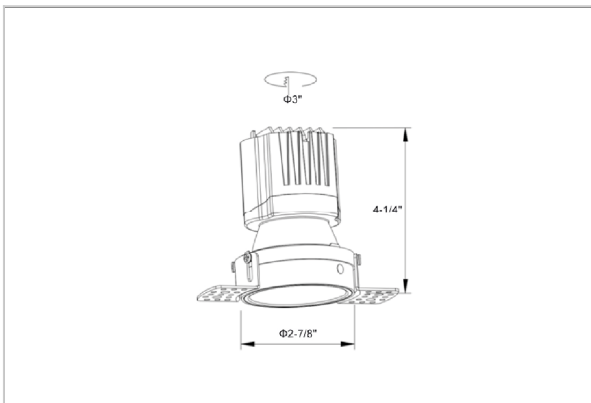

Olivio Down Lights

ITEM SKU#: 662187499093

Product Code : IK-ROLIVIODL-8W-40K-WH-90C-38D

Voltage	100 - 277 V AC, 50-60 Hz
Lumen Output	753.55lm
Power	8W
Efficacy	140lm/w
CCT	4000K
CRI	>90
Beam Angle	38°
Light Distribution	Flood
LED Type	COB
LED Light Source	Osram SOLERIQ S 19
Start Time	Instant
Driver	Stand Alone (included)
Operating Position	Non - Swiveling Type
Dimming	On-Off / Triac / 0-10 V
Construction	Round
Mounting Type	Recessed
Heads	Single Head
Body Material	Aluminium Die cast
Finish	White
Height	4"
Diameter	6-1/2"
Cut Out	3"
Optics	Darklight Technology Black, Silver
Application Area	Guest Room, Corridor, Restaurant, Meeting Room Club, Hall, Hotel Entrance

Beam Spread (Options)

Spot 15°		Medium 24°		Flood 38°		Wide Flood 60°	
ft	Ø	ft	Ø	ft	Ø	ft	Ø
3.0	0.72	3.0	1.41	3.0	2.03	3.0	3.15
9.0	2.15	9.0	4.22	9.0	6.09	9.0	9.45
15.0	3.58	15.0	7.04	15.0	10.15	15.0	15.75

Olivio, a round LED downlight made of aluminum die cast with high quality powder coated luminaire housing and optimum heat sink. Specular reflector & power grid /global connectors available with isolated LED Driver using Ultra bright OSRAM COB.