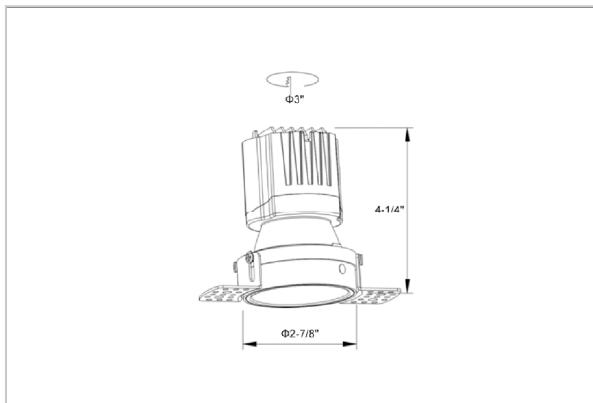

Olivio Down Lights

ITEM SKU#: 662187499086

Product Code : IK-ROLIVIODL-8W-35K-WH-90C-38D

Voltage	100 - 277 V AC, 50-60 Hz
Lumen Output	717.67lm
Power	8W
Efficacy	140lm/w
CCT	3500K
CRI	>90
Beam Angle	38°
Light Distribution	Flood
LED Type	COB
LED Light Source	Osram SOLERIQ S 19
Start Time	Instant
Driver	Stand Alone (included)
Operating Position	Non - Swiveling Type
Dimming	On-Off / Triac / 0-10 V
Construction	Round
Mounting Type	Recessed
Heads	Single Head
Body Material	Aluminium Die cast
Finish	White
Height	4"
Diameter	6-1/2"
Cut Out	3"
Optics	Darklight Technology Black, Silver
Application Area	Guest Room, Corridor, Restaurant, Meeting Room Club, Hall, Hotel Entrance

Beam Spread (Options)

Spot 15°		Medium 24°		Flood 38°		Wide Flood 60°	
ft	Ø	ft	Ø	ft	Ø	ft	Ø
3.0	0.72	3.0	1.41	3.0	2.03	3.0	3.15
9.0	2.15	9.0	4.22	9.0	6.09	9.0	9.45
15.0	3.58	15.0	7.04	15.0	10.15	15.0	15.75

Olivio, a round LED downlight made of aluminum die cast with high quality powder coated luminaire housing and optimum heat sink. Specular reflector & power grid /global connectors available with isolated LED Driver using Ultra bright OSRAM COB.