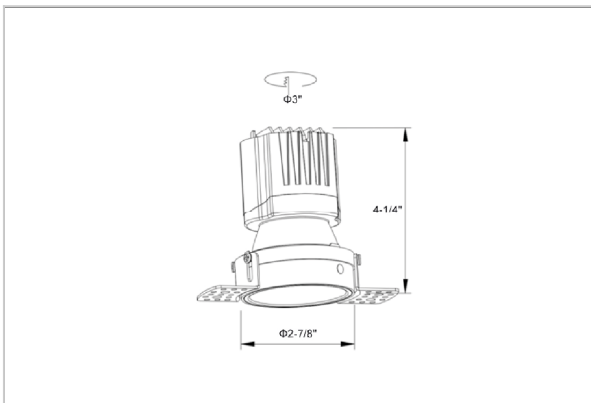

## Product Code : IK-ROLIVIODL-8W-35K-WH-90C-38D

Voltage	100 - 277 V AC, 50-60 Hz
Lumen Output	717.67lm
Power	8W
Efficacy	140lm/w
CCT	3500K
CRI	>90
Beam Angle	38°
Light Distribution	Flood
LED Type	COB
LED Light Source	Osram SOLERIQ S 19
Start Time	Instant
Driver	Stand Alone (included)
Operating Position	Non - Swiveling Type
Dimming	On-Off / Triac / 0-10 V
Construction	Round
Mounting Type	Recessed
Heads	Single Head
Body Material	Aluminium Die cast
Finish	White
Height	4"
Diameter	6-1/2"
Cut Out	3"
Optics	Darklight Technology Black, Silver
Application Area	Guest Room, Corridor, Restaurant, Meeting Room Club, Hall, Hotel Entrance

### Beam Spread (Options)

Spot 15°		Medium 24°		Flood 38°		Wide Flood 60°	
ft	Ø	ft	Ø	ft	Ø	ft	Ø
3.0	0.72	3.0	1.41	3.0	2.03	3.0	3.15
9.0	2.15	9.0	4.22	9.0	6.09	9.0	9.45
15.0	3.58	15.0	7.04	15.0	10.15	15.0	15.75