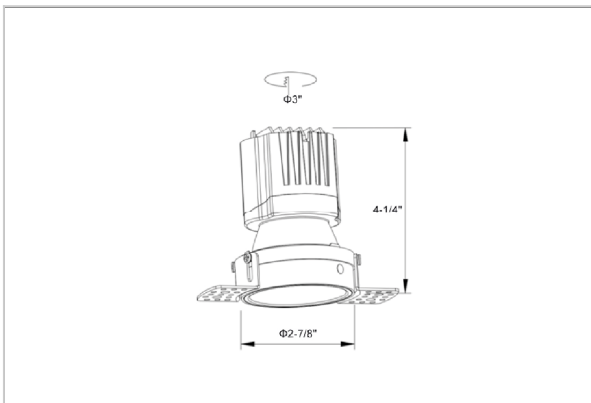

Olivio Down Lights

ITEM SKU#: 662187499079

Product Code : IK-ROLIVIODL-8W-30K-WH-90C-38D

Voltage	100 - 277 V AC, 50-60 Hz
Lumen Output	683.5lm
Power	8W
Efficacy	140lm/w
CCT	3000K
CRI	>90
Beam Angle	38°
Light Distribution	Flood
LED Type	COB
LED Light Source	Osram SOLERIQ S 19
Start Time	Instant
Driver	Stand Alone (included)
Operating Position	Non - Swiveling Type
Dimming	On-Off / Triac / 0-10 V
Construction	Round
Mounting Type	Recessed
Heads	Single Head
Body Material	Aluminium Die cast
Finish	White
Height	4"
Diameter	6-1/2"
Cut Out	3"
Optics	Darklight Technology Black, Silver
Application Area	Guest Room, Corridor, Restaurant, Meeting Room Club, Hall, Hotel Entrance

Beam Spread (Options)

Spot 15°		Medium 24°		Flood 38°		Wide Flood 60°	
ft	Ø	ft	Ø	ft	Ø	ft	Ø
3.0	0.72	3.0	1.41	3.0	2.03	3.0	3.15
9.0	2.15	9.0	4.22	9.0	6.09	9.0	9.45
15.0	3.58	15.0	7.04	15.0	10.15	15.0	15.75

Olivio, a round LED downlight made of aluminum die cast with high quality powder coated luminaire housing and optimum heat sink. Specular reflector & power grid / global connectors available with isolated LED Driver using Ultra bright OSRAM COB.