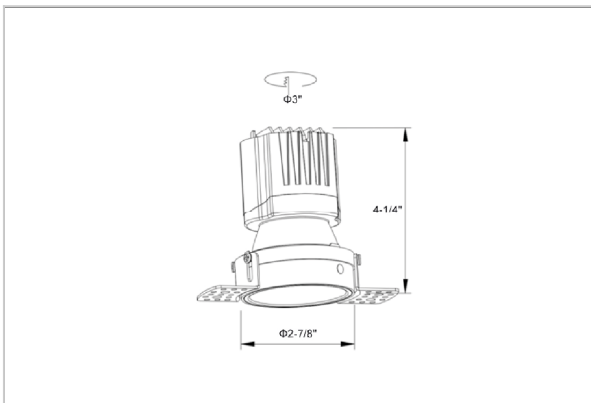

Olivio Down Lights

ITEM SKU#: 662187499055

Product Code : IK-ROLIVIODL-8W-27K-WH-90C-38D

Voltage	100 - 277 V AC, 50-60 Hz
Lumen Output	650.95lm
Power	8W
Efficacy	140lm/w
CCT	2700K
CRI	>90
Beam Angle	38°
Light Distribution	Flood
LED Type	COB
LED Light Source	Osram SOLERIQ S 19
Start Time	Instant
Driver	Stand Alone (included)
Operating Position	Non - Swiveling Type
Dimming	On-Off / Triac / 0-10 V
Construction	Round
Mounting Type	Recessed
Heads	Single Head
Body Material	Aluminium Die cast
Finish	White
Height	4"
Diameter	6-1/2"
Cut Out	3"
Optics	Darklight Technology Black, Silver
Application Area	Guest Room, Corridor, Restaurant, Meeting Room Club, Hall, Hotel Entrance

Beam Spread (Options)

Spot 15°		Medium 24°		Flood 38°		Wide Flood 60°	
ft	Ø	ft	Ø	ft	Ø	ft	Ø
3.0	0.72	3.0	1.41	3.0	2.03	3.0	3.15
9.0	2.15	9.0	4.22	9.0	6.09	9.0	9.45
15.0	3.58	15.0	7.04	15.0	10.15	15.0	15.75

Olivio, a round LED downlight made of aluminum die cast with high quality powder coated luminaire housing and optimum heat sink. Specular reflector & power grid /global connectors available with isolated LED Driver using Ultra bright OSRAM COB.