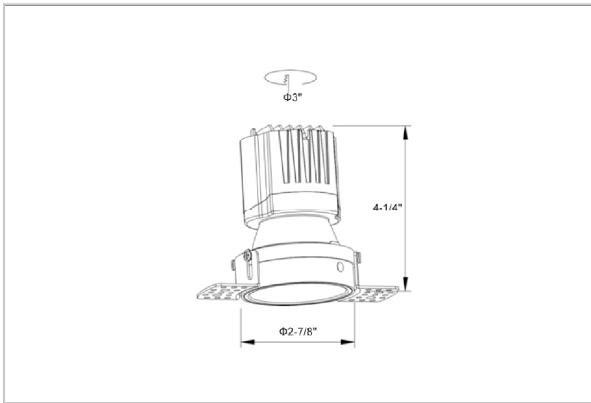

Olivio Down Lights

ITEM SKU#: 662187499055

Product Code : IK-ROLIVIODL-8W-27K-WH-90C-38D

| | |
|--------------------|---|
| Voltage | 100 - 277 V AC, 50-60 Hz |
| Lumen Output | 650.95lm |
| Power | 8W |
| Efficacy | 140lm/w |
| CCT | 2700K |
| CRI | >90 |
| Beam Angle | 38° |
| Light Distribution | Flood |
| LED Type | COB |
| LED Light Source | Osram SOLERIQ S 19 |
| Start Time | Instant |
| Driver | Stand Alone (included) |
| Operating Position | Non - Swiveling Type |
| Dimming | On-Off / Triac / 0-10 V |
| Construction | Round |
| Mounting Type | Recessed |
| Heads | Single Head |
| Body Material | Aluminium Die cast |
| Finish | White |
| Height | 4" |
| Diameter | 6-1/2" |
| Cut Out | 3" |
| Optics | Darklight Technology Black, Silver |
| Application Area | Guest Room, Corridor, Restaurant, Meeting Room Club, Hall, Hotel Entrance |

Beam Spread (Options)

| Spot 15° | | Medium 24° | | Flood 38° | | Wide Flood 60° | |
|----------|------|------------|------|-----------|-------|----------------|-------|
| ft | Ø | ft | Ø | ft | Ø | ft | Ø |
| 3.0 | 0.72 | 3.0 | 1.41 | 3.0 | 2.03 | 3.0 | 3.15 |
| 9.0 | 2.15 | 9.0 | 4.22 | 9.0 | 6.09 | 9.0 | 9.45 |
| 15.0 | 3.58 | 15.0 | 7.04 | 15.0 | 10.15 | 15.0 | 15.75 |

Olivio, a round LED downlight made of aluminum die cast with high quality powder coated luminaire housing and optimum heat sink. Specular reflector & power grid /global connectors available with isolated LED Driver using Ultra bright OSRAM COB.