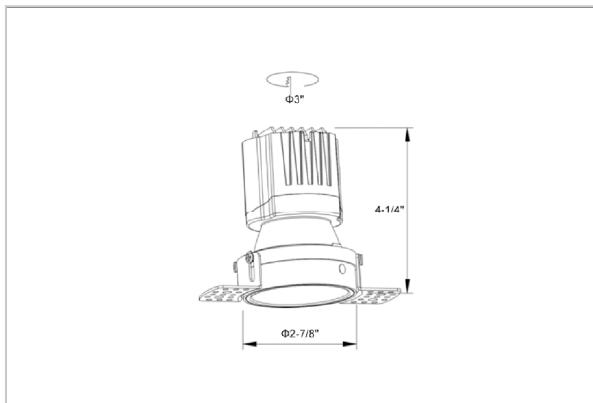

## Product Code : IK-ROLIVIODL-8W-40K-WH-90C-24D

Voltage	100 - 277 V AC, 50-60 Hz
Lumen Output	750.58lm
Power	8W
Efficacy	140lm/w
CCT	4000K
CRI	>90
Beam Angle	24°
Light Distribution	Medium
LED Type	COB
LED Light Source	Osram SOLERIQ S 19
Start Time	Instant
Driver	Stand Alone (included)
Operating Position	Non - Swiveling Type
Dimming	On-Off / Triac / 0-10 V
Construction	Round
Mounting Type	Recessed
Heads	Single Head
Body Material	Aluminium Die cast
Finish	White
Height	4"
Diameter	6-1/2"
Cut Out	3"
Optics	Darklight Technology Black, Silver
Application Area	Guest Room, Corridor, Restaurant, Meeting Room Club, Hall, Hotel Entrance

### Beam Spread (Options)

Spot 15°		Medium 24°		Flood 38°		Wide Flood 60°	
ft	Ø	ft	Ø	ft	Ø	ft	Ø
3.0	0.72	3.0	1.41	3.0	2.03	3.0	3.15
9.0	2.15	9.0	4.22	9.0	6.09	9.0	9.45
15.0	3.58	15.0	7.04	15.0	10.15	15.0	15.75