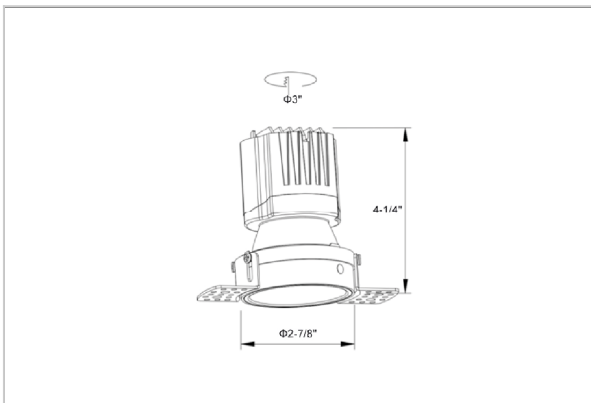

Olivio Down Lights

ITEM SKU#: 662187499048

Product Code : IK-ROLIVIODL-8W-40K-WH-90C-24D

Voltage	100 - 277 V AC, 50-60 Hz
Lumen Output	750.58lm
Power	8W
Efficacy	140lm/w
CCT	4000K
CRI	>90
Beam Angle	24°
Light Distribution	Medium
LED Type	COB
LED Light Source	Osram SOLERIQ S 19
Start Time	Instant
Driver	Stand Alone (included)
Operating Position	Non - Swiveling Type
Dimming	On-Off / Triac / 0-10 V
Construction	Round
Mounting Type	Recessed
Heads	Single Head
Body Material	Aluminium Die cast
Finish	White
Height	4"
Diameter	6-1/2"
Cut Out	3"
Optics	Darklight Technology Black, Silver
Application Area	Guest Room, Corridor, Restaurant, Meeting Room Club, Hall, Hotel Entrance

Beam Spread (Options)

Spot 15°		Medium 24°		Flood 38°		Wide Flood 60°	
ft	Ø	ft	Ø	ft	Ø	ft	Ø
3.0	0.72	3.0	1.41	3.0	2.03	3.0	3.15
9.0	2.15	9.0	4.22	9.0	6.09	9.0	9.45
15.0	3.58	15.0	7.04	15.0	10.15	15.0	15.75

Olivio, a round LED downlight made of aluminum die cast with high quality powder coated luminaire housing and optimum heat sink. Specular reflector & power grid / global connectors available with isolated LED Driver using Ultra bright OSRAM COB.