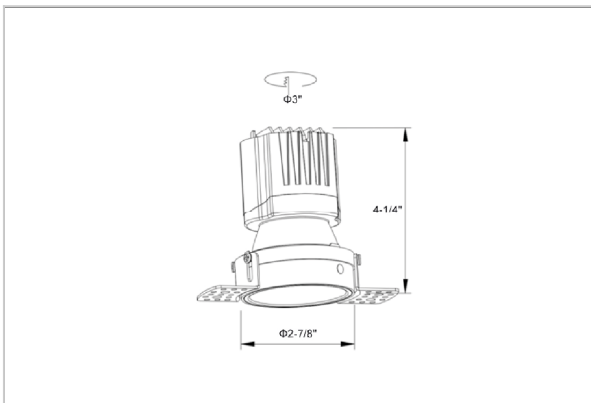

Olivio Down Lights

ITEM SKU#: 662187499024

Product Code : IK-ROLIVIODL-8W-30K-WH-90C-24D

Voltage	100 - 277 V AC, 50-60 Hz
Lumen Output	680.8lm
Power	8W
Efficacy	140lm/w
CCT	3000K
CRI	>90
Beam Angle	24°
Light Distribution	Medium
LED Type	COB
LED Light Source	Osram SOLERIQ S 19
Start Time	Instant
Driver	Stand Alone (included)
Operating Position	Non - Swiveling Type
Dimming	On-Off / Triac / 0-10 V
Construction	Round
Mounting Type	Recessed
Heads	Single Head
Body Material	Aluminium Die cast
Finish	White
Height	4"
Diameter	6-1/2"
Cut Out	3"
Optics	Darklight Technology Black, Silver
Application Area	Guest Room, Corridor, Restaurant, Meeting Room Club, Hall, Hotel Entrance

Beam Spread (Options)

Spot 15°		Medium 24°		Flood 38°		Wide Flood 60°	
ft	Ø	ft	Ø	ft	Ø	ft	Ø
3.0	0.72	3.0	1.41	3.0	2.03	3.0	3.15
9.0	2.15	9.0	4.22	9.0	6.09	9.0	9.45
15.0	3.58	15.0	7.04	15.0	10.15	15.0	15.75

Olivio, a round LED downlight made of aluminum die cast with high quality powder coated luminaire housing and optimum heat sink. Specular reflector & power grid / global connectors available with isolated LED Driver using Ultra bright OSRAM COB.