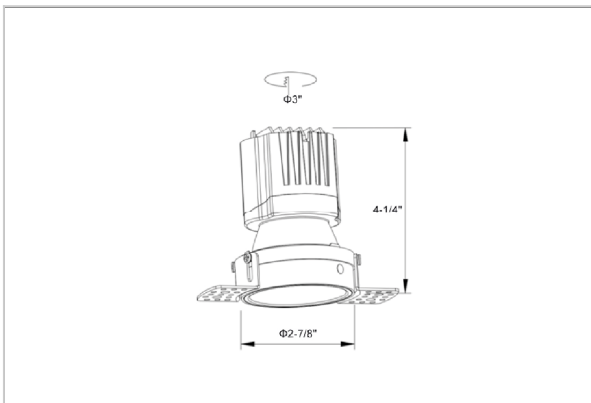

Olivio Down Lights

ITEM SKU#: 662187499017

Product Code : IK-ROLIVIODL-8W-27K-WH-90C-24D

Voltage	100 - 277 V AC, 50-60 Hz
Lumen Output	648.38lm
Power	8W
Efficacy	140lm/w
CCT	2700K
CRI	>90
Beam Angle	24°
Light Distribution	Medium
LED Type	COB
LED Light Source	Osram SOLERIQ S 19
Start Time	Instant
Driver	Stand Alone (included)
Operating Position	Non - Swiveling Type
Dimming	On-Off / Triac / 0-10 V
Construction	Round
Mounting Type	Recessed
Heads	Single Head
Body Material	Aluminium Die cast
Finish	White
Height	4"
Diameter	6-1/2"
Cut Out	3"
Optics	Darklight Technology Black, Silver
Application Area	Guest Room, Corridor, Restaurant, Meeting Room Club, Hall, Hotel Entrance

Beam Spread (Options)

Spot 15°		Medium 24°		Flood 38°		Wide Flood 60°	
ft	Ø	ft	Ø	ft	Ø	ft	Ø
3.0	0.72	3.0	1.41	3.0	2.03	3.0	3.15
9.0	2.15	9.0	4.22	9.0	6.09	9.0	9.45
15.0	3.58	15.0	7.04	15.0	10.15	15.0	15.75

Olivio, a round LED downlight made of aluminum die cast with high quality powder coated luminaire housing and optimum heat sink. Specular reflector & power grid /global connectors available with isolated LED Driver using Ultra bright OSRAM COB.