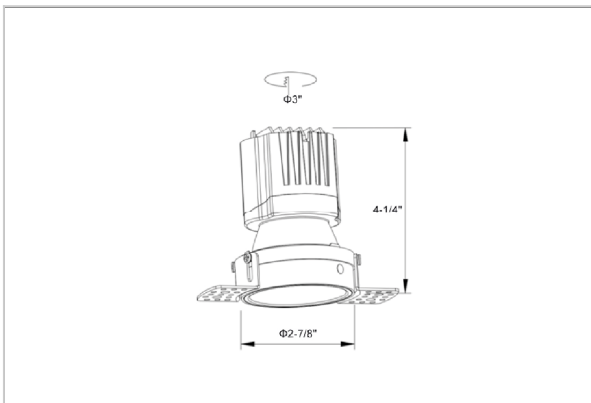

Olivio Down Lights

ITEM SKU#: 662187498997

Product Code : IK-ROLIVIODL-8W-35K-WH-90C-15D

Voltage	100 - 277 V AC, 50-60 Hz
Lumen Output	710.95lm
Power	8W
Efficacy	140lm/w
CCT	3500K
CRI	>90
Beam Angle	15°
Light Distribution	Spot
LED Type	COB
LED Light Source	Osram SOLERIQ S 19
Start Time	Instant
Driver	Stand Alone (included)
Operating Position	Non - Swiveling Type
Dimming	On-Off / Triac / 0-10 V
Construction	Round
Mounting Type	Recessed
Heads	Single Head
Body Material	Aluminium Die cast
Finish	White
Height	4"
Diameter	6-1/2"
Cut Out	3"
Optics	Darklight Technology Black, Silver
Application Area	Guest Room, Corridor, Restaurant, Meeting Room Club, Hall, Hotel Entrance

Beam Spread (Options)

Spot 15°		Medium 24°		Flood 38°		Wide Flood 60°	
ft	Ø	ft	Ø	ft	Ø	ft	Ø
3.0	0.72	3.0	1.41	3.0	2.03	3.0	3.15
9.0	2.15	9.0	4.22	9.0	6.09	9.0	9.45
15.0	3.58	15.0	7.04	15.0	10.15	15.0	15.75

Olivio, a round LED downlight made of aluminum die cast with high quality powder coated luminaire housing and optimum heat sink. Specular reflector & power grid /global connectors available with isolated LED Driver using Ultra bright OSRAM COB.