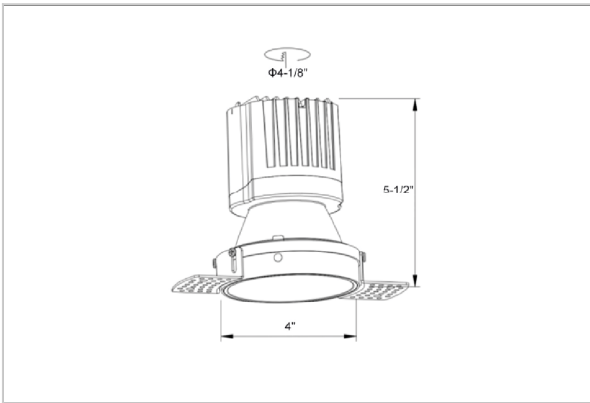

Olivio Down Lights

ITEM SKU#: 662187498959

Product Code : IK-ROLIVIODL-50W-35K-BL-90C-38D

Voltage	100 - 277 V AC, 50-60 Hz
Lumen Output	4451.47lm
Power	50W
Efficacy	140lm/w
CCT	3500K
CRI	>90
Beam Angle	38°
Light Distribution	Flood
LED Type	COB
LED Light Source	Osram SOLERIQ S 19
Start Time	Instant
Driver	Stand Alone (included)
Operating Position	Non - Swiveling Type
Dimming	On-Off / Triac / 0-10 V
Construction	Round
Mounting Type	Recessed
Heads	Single Head
Body Material	Aluminium Die cast
Finish	Black
Height	6-5/8"
Diameter	5-1/8"
Cut Out	3"
Optics	Darklight Technology Black, Silver
Application Area	Guest Room, Corridor, Restaurant, Meeting Room Club, Hall, Hotel Entrance

Beam Spread (Options)

Spot	15°	Medium	24°	Flood	38°	Wide Flood	60°
ft	Ø	ft	Ø	ft	Ø	ft	Ø
3.0	0.72	3.0	1.41	3.0	2.03	3.0	3.15
9.0	2.15	9.0	4.22	9.0	6.09	9.0	9.45
15.0	3.58	15.0	7.04	15.0	10.15	15.0	15.75

Olivio, a round LED downlight made of aluminum die cast with high quality powder coated luminaire housing and optimum heat sink. Specular reflector & power grid /global connectors available with isolated LED Driver using Ultra bright OSRAM COB.