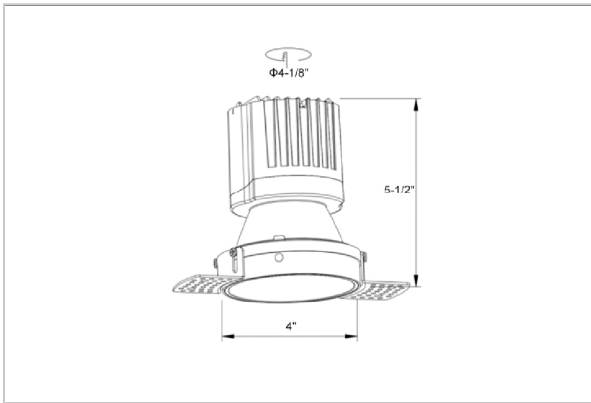

Olivio Down Lights

ITEM SKU#: 662187498874

Product Code : IK-ROLIVIODL-50W-30K-BL-90C-24D

Voltage	100 - 277 V AC, 50-60 Hz
Lumen Output	4263.3lm
Power	50W
Efficacy	140lm/w
CCT	3000K
CRI	>90
Beam Angle	24°
Light Distribution	Medium
LED Type	COB
LED Light Source	Osram SOLERIQ S 19
Start Time	Instant
Driver	Stand Alone (included)
Operating Position	Non - Swiveling Type
Dimming	On-Off / Triac / 0-10 V
Construction	Round
Mounting Type	Recessed
Heads	Single Head
Body Material	Aluminium Die cast
Finish	Black
Height	6-5/8"
Diameter	5-1/8"
Cut Out	3"
Optics	Darklight Technology Black, Silver
Application Area	Guest Room, Corridor, Restaurant, Meeting Room Club, Hall, Hotel Entrance

Beam Spread (Options)

Spot	15°	Medium	24°	Flood	38°	Wide Flood	60°
ft	Ø	ft	Ø	ft	Ø	ft	Ø
3.0	0.72	3.0	1.41	3.0	2.03	3.0	3.15
9.0	2.15	9.0	4.22	9.0	6.09	9.0	9.45
15.0	3.58	15.0	7.04	15.0	10.15	15.0	15.75

Olivio, a round LED downlight made of aluminum die cast with high quality powder coated luminaire housing and optimum heat sink. Specular reflector & power grid /global connectors available with isolated LED Driver using Ultra bright OSRAM COB.