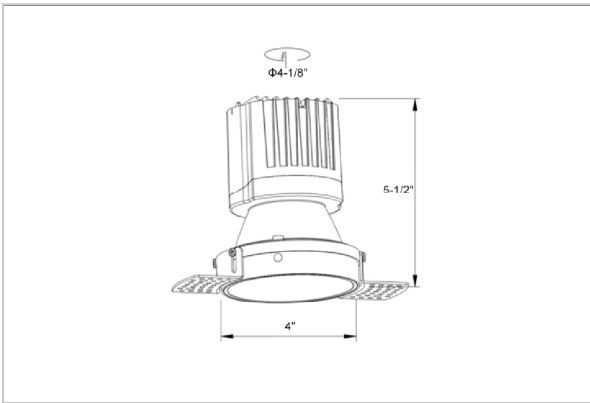

## Product Code : IK-ROLIVIODL-50W-30K-BL-90C-24D

Voltage	100 - 277 V AC, 50-60 Hz
Lumen Output	4263.3lm
Power	50W
Efficacy	140lm/w
CCT	3000K
CRI	>90
Beam Angle	24°
Light Distribution	Medium
LED Type	COB
LED Light Source	Osram SOLERIQ S 19
Start Time	Instant
Driver	Stand Alone (included)
Operating Position	Non - Swiveling Type
Dimming	On-Off / Triac / 0-10 V
Construction	Round
Mounting Type	Recessed
Heads	Single Head
Body Material	Aluminium Die cast
Finish	Black
Height	6-5/8"
Diameter	5-1/8"
Cut Out	3"
Optics	Darklight Technology Black, Silver
Application Area	Guest Room, Corridor, Restaurant, Meeting Room Club, Hall, Hotel Entrance

### Beam Spread (Options)

Spot	15°	Medium	24°	Flood	38°	Wide Flood	60°
ft	Ø	ft	Ø	ft	Ø	ft	Ø
3.0	0.72	3.0	1.41	3.0	2.03	3.0	3.15
9.0	2.15	9.0	4.22	9.0	6.09	9.0	9.45
15.0	3.58	15.0	7.04	15.0	10.15	15.0	15.75