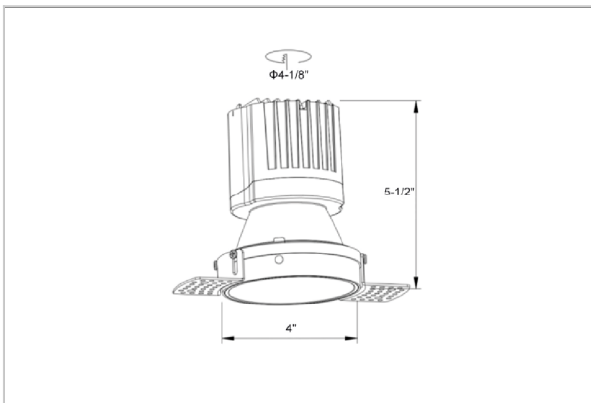

Olivio Down Lights

ITEM SKU#: 662187498843

Product Code : IK-ROLIVIODL-50W-35K-BL-90C-15D

Voltage	100 - 277 V AC, 50-60 Hz
Lumen Output	4502.5lm
Power	50W
Efficacy	140lm/w
CCT	3500K
CRI	>90
Beam Angle	15°
Light Distribution	Spot
LED Type	COB
LED Light Source	Osram SOLERIQ S 19
Start Time	Instant
Driver	Stand Alone (included)
Operating Position	Non - Swiveling Type
Dimming	On-Off / Triac / 0-10 V
Construction	Round
Mounting Type	Recessed
Heads	Single Head
Body Material	Aluminium Die cast
Finish	Black
Height	6-5/8"
Diameter	5-1/8"
Cut Out	3"
Optics	Darklight Technology Black, Silver
Application Area	Guest Room, Corridor, Restaurant, Meeting Room Club, Hall, Hotel Entrance

Beam Spread (Options)

Spot 15°		Medium 24°		Flood 38°		Wide Flood 60°	
ft	Ø	ft	Ø	ft	Ø	ft	Ø
3.0	0.72	3.0	1.41	3.0	2.03	3.0	3.15
9.0	2.15	9.0	4.22	9.0	6.09	9.0	9.45
15.0	3.58	15.0	7.04	15.0	10.15	15.0	15.75