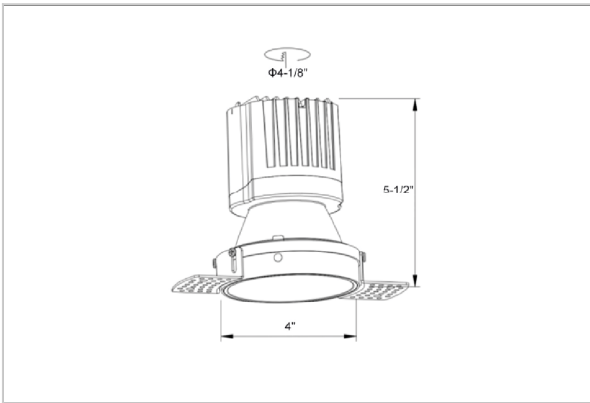

## Product Code : IK-ROLIVIODL-50W-35K-BL-90C-15D

Voltage	100 - 277 V AC, 50-60 Hz
Lumen Output	4502.5lm
Power	50W
Efficacy	140lm/w
CCT	3500K
CRI	>90
Beam Angle	15°
Light Distribution	Spot
LED Type	COB
LED Light Source	Osram SOLERIQ S 19
Start Time	Instant
Driver	Stand Alone (included)
Operating Position	Non - Swiveling Type
Dimming	On-Off / Triac / 0-10 V
Construction	Round
Mounting Type	Recessed
Heads	Single Head
Body Material	Aluminium Die cast
Finish	Black
Height	6-5/8"
Diameter	5-1/8"
Cut Out	3"
Optics	Darklight Technology Black, Silver
Application Area	Guest Room, Corridor, Restaurant, Meeting Room Club, Hall, Hotel Entrance

### Beam Spread (Options)

Spot 15°		Medium 24°		Flood 38°		Wide Flood 60°	
ft	Ø	ft	Ø	ft	Ø	ft	Ø
3.0	0.72	3.0	1.41	3.0	2.03	3.0	3.15
9.0	2.15	9.0	4.22	9.0	6.09	9.0	9.45
15.0	3.58	15.0	7.04	15.0	10.15	15.0	15.75