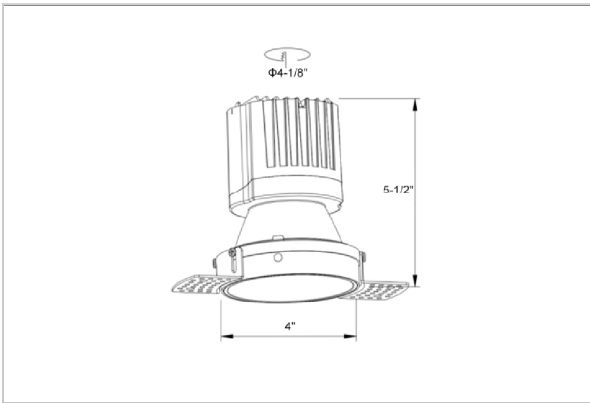

Olivio Down Lights

ITEM SKU#: 662187498799

Product Code : IK-ROLIVIODL-30W-35K-BL-90C-60D

Voltage	100 - 277 V AC, 50-60 Hz
Lumen Output	2692.3lm
Power	30W
Efficacy	140lm/w
CCT	3500K
CRI	>90
Beam Angle	60°
Light Distribution	Wide flood
LED Type	COB
LED Light Source	Osram SOLERIQ S 19
Start Time	Instant
Driver	Stand Alone (included)
Operating Position	Non - Swiveling Type
Dimming	On-Off / Triac / 0-10 V
Construction	Round
Mounting Type	Recessed
Heads	Single Head
Body Material	Aluminium Die cast
Finish	Black
Height	5-5/8"
Diameter	5-1/8"
Cut Out	3"
Optics	Darklight Technology Black, Silver
Application Area	Guest Room, Corridor, Restaurant, Meeting Room Club, Hall, Hotel Entrance

Beam Spread (Options)

Spot 15°		Medium 24°		Flood 38°		Wide Flood 60°	
ft	Ø	ft	Ø	ft	Ø	ft	Ø
3.0	0.72	3.0	1.41	3.0	2.03	3.0	3.15
9.0	2.15	9.0	4.22	9.0	6.09	9.0	9.45
15.0	3.58	15.0	7.04	15.0	10.15	15.0	15.75

Olivio, a round LED downlight made of aluminum die cast with high quality powder coated luminaire housing and optimum heat sink. Specular reflector & power grid /global connectors available with isolated LED Driver using Ultra bright OSRAM COB.