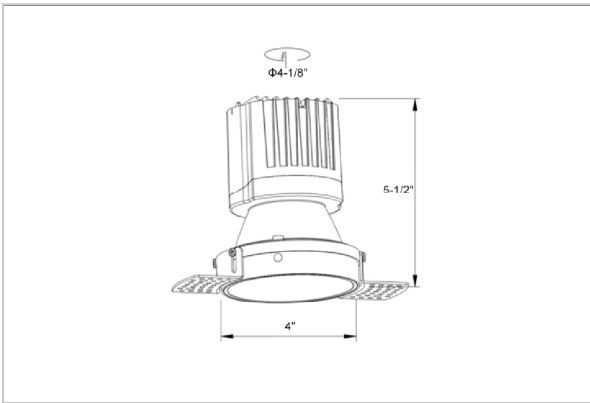

## Product Code : IK-ROLIVIODL-30W-30K-BL-90C-24D

Voltage	100 - 277 V AC, 50-60 Hz
Lumen Output	2566.9lm
Power	30W
Efficacy	140lm/w
CCT	3000K
CRI	>90
Beam Angle	24°
Light Distribution	Medium
LED Type	COB
LED Light Source	Osram SOLERIQ S 19
Start Time	Instant
Driver	Stand Alone (included)
Operating Position	Non - Swiveling Type
Dimming	On-Off / Triac / 0-10 V
Construction	Round
Mounting Type	Recessed
Heads	Single Head
Body Material	Aluminium Die cast
Finish	Black
Height	5-5/8"
Diameter	4-1/2"
Cut Out	3"
Optics	Darklight Technology Black, Silver
Application Area	Guest Room, Corridor, Restaurant, Meeting Room Club, Hall, Hotel Entrance

### Beam Spread (Options)

Spot	15°	Medium	24°	Flood	38°	Wide Flood	60°
ft	Ø	ft	Ø	ft	Ø	ft	Ø
3.0	0.72	3.0	1.41	3.0	2.03	3.0	3.15
9.0	2.15	9.0	4.22	9.0	6.09	9.0	9.45
15.0	3.58	15.0	7.04	15.0	10.15	15.0	15.75