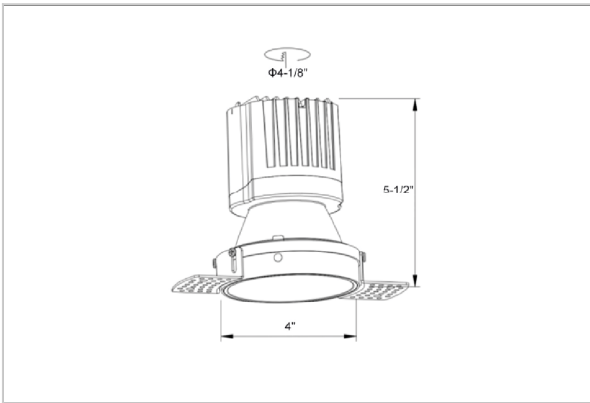

Olivio Down Lights

ITEM SKU#: 662187498645

Product Code : IK-ROLIVIODL-30W-27K-BL-90C-15D

Voltage	100 - 277 V AC, 50-60 Hz
Lumen Output	2471.8lm
Power	30W
Efficacy	140lm/w
CCT	2700K
CRI	>90
Beam Angle	15°
Light Distribution	Spot
LED Type	COB
LED Light Source	Osram SOLERIQ S 19
Start Time	Instant
Driver	Stand Alone (included)
Operating Position	Non - Swiveling Type
Dimming	On-Off / Triac / 0-10 V
Construction	Round
Mounting Type	Recessed
Heads	Single Head
Body Material	Aluminium Die cast
Finish	Black
Height	5-5/8"
Diameter	4-1/2"
Cut Out	3"
Optics	Darklight Technology Black, Silver
Application Area	Guest Room, Corridor, Restaurant, Meeting Room Club, Hall, Hotel Entrance

Beam Spread (Options)

Spot 15°		Medium 24°		Flood 38°		Wide Flood 60°	
ft	Ø	ft	Ø	ft	Ø	ft	Ø
3.0	0.72	3.0	1.41	3.0	2.03	3.0	3.15
9.0	2.15	9.0	4.22	9.0	6.09	9.0	9.45
15.0	3.58	15.0	7.04	15.0	10.15	15.0	15.75

Olivio, a round LED downlight made of aluminum die cast with high quality powder coated luminaire housing and optimum heat sink. Specular reflector & power grid /global connectors available with isolated LED Driver using Ultra bright OSRAM COB.