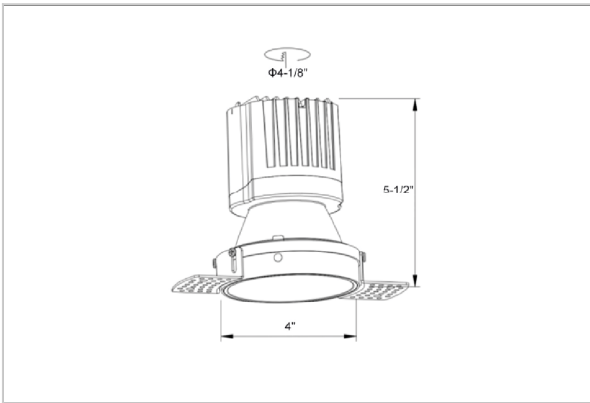

Olivio Down Lights

ITEM SKU#: 662187498386

Product Code : IK-ROLIVIODL-15W-40K-BL-90C-24D

Voltage	100 - 277 V AC, 50-60 Hz
Lumen Output	1402.71lm
Power	15W
Efficacy	140lm/w
CCT	4000K
CRI	>90
Beam Angle	24°
Light Distribution	Medium
LED Type	COB
LED Light Source	Osram SOLERIQ S 19
Start Time	Instant
Driver	Stand Alone (included)
Operating Position	Non - Swiveling Type
Dimming	On-Off / Triac / 0-10 V
Construction	Round
Mounting Type	Recessed
Heads	Single Head
Body Material	Aluminium Die cast
Finish	Black
Height	4-7/8"
Diameter	3-1/2"
Cut Out	3"
Optics	Darklight Technology Black, Silver
Application Area	Guest Room, Corridor, Restaurant, Meeting Room Club, Hall, Hotel Entrance

Beam Spread (Options)

Spot	15°	Medium	24°	Flood	38°	Wide Flood	60°
ft	Ø	ft	Ø	ft	Ø	ft	Ø
3.0	0.72	3.0	1.41	3.0	2.03	3.0	3.15
9.0	2.15	9.0	4.22	9.0	6.09	9.0	9.45
15.0	3.58	15.0	7.04	15.0	10.15	15.0	15.75

Olivio, a round LED downlight made of aluminum die cast with high quality powder coated luminaire housing and optimum heat sink. Specular reflector & power grid /global connectors available with isolated LED Driver using Ultra bright OSRAM COB.