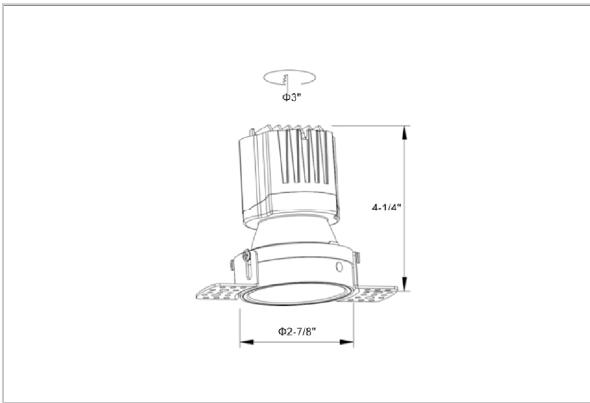

Olivio Down Lights

ITEM SKU#: 662187498300

Product Code : IK-ROLIVIODL-8W-40K-BL-90C-60D

Voltage	100 - 277 V AC, 50-60 Hz
Lumen Output	766.45lm
Power	8W
Efficacy	140lm/w
CCT	4000K
CRI	>90
Beam Angle	60°
Light Distribution	Wide flood
LED Type	COB
LED Light Source	Osram SOLERIQ S 19
Start Time	Instant
Driver	Stand Alone (included)
Operating Position	Non - Swiveling Type
Dimming	On-Off / Triac / 0-10 V
Construction	Round
Mounting Type	Recessed
Heads	Single Head
Body Material	Aluminium Die cast
Finish	Black
Height	4"
Diameter	3-1/2"
Cut Out	3"
Optics	Darklight Technology Black, Silver
Application Area	Guest Room, Corridor, Restaurant, Meeting Room Club, Hall, Hotel Entrance

Beam Spread (Options)

Spot 15°		Medium 24°		Flood 38°		Wide Flood 60°	
ft	Ø	ft	Ø	ft	Ø	ft	Ø
3.0	0.72	3.0	1.41	3.0	2.03	3.0	3.15
9.0	2.15	9.0	4.22	9.0	6.09	9.0	9.45
15.0	3.58	15.0	7.04	15.0	10.15	15.0	15.75

Olivio, a round LED downlight made of aluminum die cast with high quality powder coated luminaire housing and optimum heat sink. Specular reflector & power grid /global connectors available with isolated LED Driver using Ultra bright OSRAM COB.