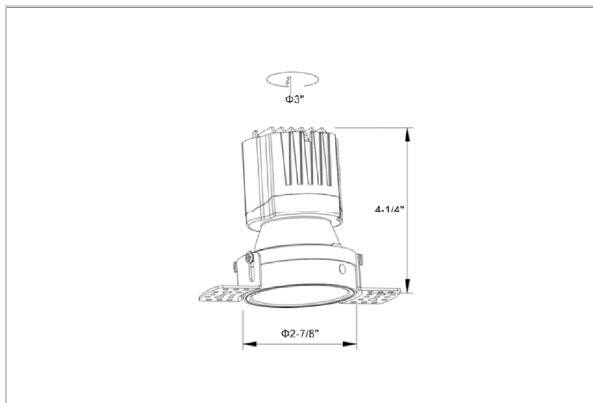

Olivio Down Lights

ITEM SKU#: 662187498294

Product Code : IK-ROLIVIODL-8W-35K-BL-90C-60D

Voltage	100 - 277 V AC, 50-60 Hz
Lumen Output	729.96lm
Power	8W
Efficacy	140lm/w
CCT	3500K
CRI	>90
Beam Angle	60°
Light Distribution	Wide flood
LED Type	COB
LED Light Source	Osram SOLERIQ S 19
Start Time	Instant
Driver	Stand Alone (included)
Operating Position	Non - Swiveling Type
Dimming	On-Off / Triac / 0-10 V
Construction	Round
Mounting Type	Recessed
Heads	Single Head
Body Material	Aluminium Die cast
Finish	Black
Height	4"
Diameter	3-1/2"
Cut Out	3"
Optics	Darklight Technology Black, Silver
Application Area	Guest Room, Corridor, Restaurant, Meeting Room Club, Hall, Hotel Entrance

Beam Spread (Options)

Spot 15°		Medium 24°		Flood 38°		Wide Flood 60°	
ft	Ø	ft	Ø	ft	Ø	ft	Ø
3.0	0.72	3.0	1.41	3.0	2.03	3.0	3.15
9.0	2.15	9.0	4.22	9.0	6.09	9.0	9.45
15.0	3.58	15.0	7.04	15.0	10.15	15.0	15.75

Olivio, a round LED downlight made of aluminum die cast with high quality powder coated luminaire housing and optimum heat sink. Specular reflector & power grid /global connectors available with isolated LED Driver using Ultra bright OSRAM COB.