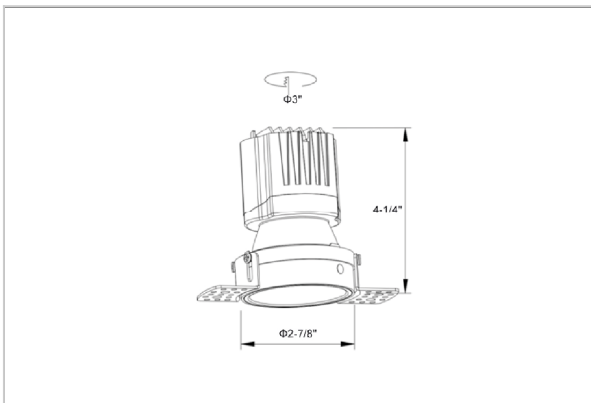

## Product Code : IK-ROLIVIODL-8W-27K-BL-90C-60D

Voltage	100 - 277 V AC, 50-60 Hz
Lumen Output	622.09lm
Power	8W
Efficacy	140lm/w
CCT	2700K
CRI	>90
Beam Angle	60°
Light Distribution	Wide flood
LED Type	COB
LED Light Source	Osram SOLERIQ S 19
Start Time	Instant
Driver	Stand Alone (included)
Operating Position	Non - Swiveling Type
Dimming	On-Off / Triac / 0-10 V
Construction	Round
Mounting Type	Recessed
Heads	Single Head
Body Material	Aluminium Die cast
Finish	Black
Height	4"
Diameter	3-1/2"
Cut Out	3"
Optics	Darklight Technology Black, Silver
Application Area	Guest Room, Corridor, Restaurant, Meeting Room Club, Hall, Hotel Entrance

### Beam Spread (Options)

Spot 15°		Medium 24°		Flood 38°		Wide Flood 60°	
ft	Ø	ft	Ø	ft	Ø	ft	Ø
3.0	0.72	3.0	1.41	3.0	2.03	3.0	3.15
9.0	2.15	9.0	4.22	9.0	6.09	9.0	9.45
15.0	3.58	15.0	7.04	15.0	10.15	15.0	15.75