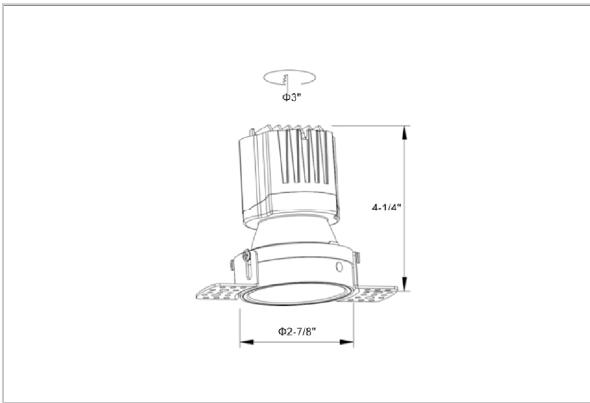

Olivio Down Lights

ITEM SKU#: 662187498263

Product Code : IK-ROLIVIODL-8W-40K-BL-90C-38D

Voltage	100 - 277 V AC, 50-60 Hz
Lumen Output	753.55lm
Power	8W
Efficacy	140lm/w
CCT	4000K
CRI	>90
Beam Angle	38°
Light Distribution	Flood
LED Type	COB
LED Light Source	Osram SOLERIQ S 19
Start Time	Instant
Driver	Stand Alone (included)
Operating Position	Non - Swiveling Type
Dimming	On-Off / Triac / 0-10 V
Construction	Round
Mounting Type	Recessed
Heads	Single Head
Body Material	Aluminium Die cast
Finish	Black
Height	4"
Diameter	6-1/2"
Cut Out	3"
Optics	Darklight Technology Black, Silver
Application Area	Guest Room, Corridor, Restaurant, Meeting Room Club, Hall, Hotel Entrance

Beam Spread (Options)

Spot 15°		Medium 24°		Flood 38°		Wide Flood 60°	
ft	Ø	ft	Ø	ft	Ø	ft	Ø
3.0	0.72	3.0	1.41	3.0	2.03	3.0	3.15
9.0	2.15	9.0	4.22	9.0	6.09	9.0	9.45
15.0	3.58	15.0	7.04	15.0	10.15	15.0	15.75

Olivio, a round LED downlight made of aluminum die cast with high quality powder coated luminaire housing and optimum heat sink. Specular reflector & power grid /global connectors available with isolated LED Driver using Ultra bright OSRAM COB.