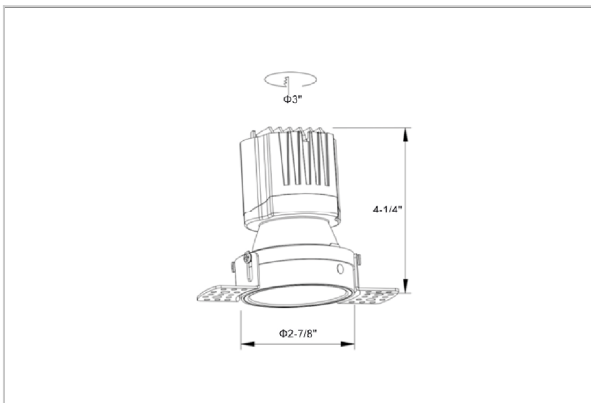

## Product Code : IK-ROLIVIODL-8W-40K-BL-90C-38D

Voltage	100 - 277 V AC, 50-60 Hz
Lumen Output	753.55lm
Power	8W
Efficacy	140lm/w
CCT	4000K
CRI	>90
Beam Angle	38°
Light Distribution	Flood
LED Type	COB
LED Light Source	Osram SOLERIQ S 19
Start Time	Instant
Driver	Stand Alone (included)
Operating Position	Non - Swiveling Type
Dimming	On-Off / Triac / 0-10 V
Construction	Round
Mounting Type	Recessed
Heads	Single Head
Body Material	Aluminium Die cast
Finish	Black
Height	4"
Diameter	6-1/2"
Cut Out	3"
Optics	Darklight Technology Black, Silver
Application Area	Guest Room, Corridor, Restaurant, Meeting Room Club, Hall, Hotel Entrance

### Beam Spread (Options)

Spot 15°		Medium 24°		Flood 38°		Wide Flood 60°	
ft	Ø	ft	Ø	ft	Ø	ft	Ø
3.0	0.72	3.0	1.41	3.0	2.03	3.0	3.15
9.0	2.15	9.0	4.22	9.0	6.09	9.0	9.45
15.0	3.58	15.0	7.04	15.0	10.15	15.0	15.75