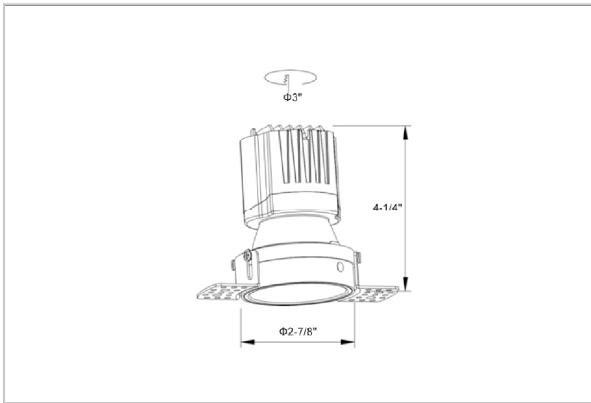

Olivio Down Lights

ITEM SKU#: 662187498249

Product Code : IK-ROLIVIODL-8W-30K-BL-90C-38D

Voltage	100 - 277 V AC, 50-60 Hz
Lumen Output	683.5lm
Power	8W
Efficacy	140lm/w
CCT	3000K
CRI	>90
Beam Angle	38°
Light Distribution	Flood
LED Type	COB
LED Light Source	Osram SOLERIQ S 19
Start Time	Instant
Driver	Stand Alone (included)
Operating Position	Non - Swiveling Type
Dimming	On-Off / Triac / 0-10 V
Construction	Round
Mounting Type	Recessed
Heads	Single Head
Body Material	Aluminium Die cast
Finish	Black
Height	4"
Diameter	6-1/2"
Cut Out	3"
Optics	Darklight Technology Black, Silver
Application Area	Guest Room, Corridor, Restaurant, Meeting Room Club, Hall, Hotel Entrance

Beam Spread (Options)

Spot 15°		Medium 24°		Flood 38°		Wide Flood 60°	
ft	Ø	ft	Ø	ft	Ø	ft	Ø
3.0	0.72	3.0	1.41	3.0	2.03	3.0	3.15
9.0	2.15	9.0	4.22	9.0	6.09	9.0	9.45
15.0	3.58	15.0	7.04	15.0	10.15	15.0	15.75

Olivio, a round LED downlight made of aluminum die cast with high quality powder coated luminaire housing and optimum heat sink. Specular reflector & power grid /global connectors available with isolated LED Driver using Ultra bright OSRAM COB.