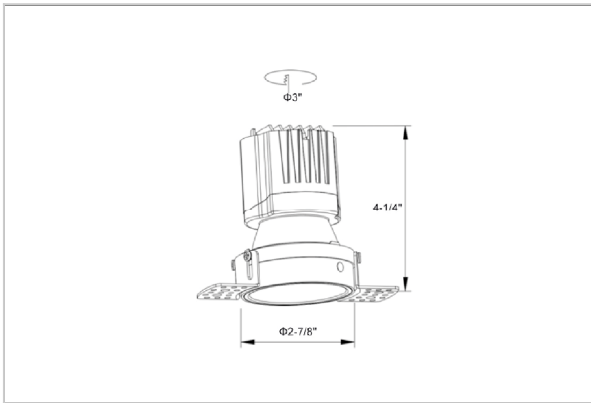

Olivio Down Lights

ITEM SKU#: 662187498225

Product Code : IK-ROLIVIODL-8W-40K-BL-90C-24D

Voltage	100 - 277 V AC, 50-60 Hz
Lumen Output	750.58lm
Power	8W
Efficacy	140lm/w
CCT	4000K
CRI	>90
Beam Angle	24°
Light Distribution	Medium
LED Type	COB
LED Light Source	Osram SOLERIQ S 19
Start Time	Instant
Driver	Stand Alone (included)
Operating Position	Non - Swiveling Type
Dimming	On-Off / Triac / 0-10 V
Construction	Round
Mounting Type	Recessed
Heads	Single Head
Body Material	Aluminium Die cast
Finish	Black
Height	4"
Diameter	6-1/2"
Cut Out	3"
Optics	Darklight Technology Black, Silver
Application Area	Guest Room, Corridor, Restaurant, Meeting Room Club, Hall, Hotel Entrance

Beam Spread (Options)

Spot	15°	Medium	24°	Flood	38°	Wide Flood	60°
ft	Ø	ft	Ø	ft	Ø	ft	Ø
3.0	0.72	3.0	1.41	3.0	2.03	3.0	3.15
9.0	2.15	9.0	4.22	9.0	6.09	9.0	9.45
15.0	3.58	15.0	7.04	15.0	10.15	15.0	15.75

Olivio, a round LED downlight made of aluminum die cast with high quality powder coated luminaire housing and optimum heat sink. Specular reflector & power grid /global connectors available with isolated LED Driver using Ultra bright OSRAM COB.