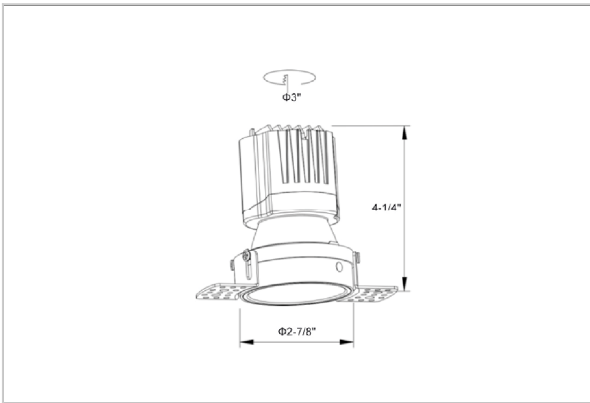

Olivio Down Lights

ITEM SKU#: 662187498218

Product Code : IK-ROLIVIODL-8W-35K-BL-90C-24D

Voltage	100 - 277 V AC, 50-60 Hz
Lumen Output	714.84lm
Power	8W
Efficacy	140lm/w
CCT	3500K
CRI	>90
Beam Angle	24°
Light Distribution	Medium
LED Type	COB
LED Light Source	Osram SOLERIQ S 19
Start Time	Instant
Driver	Stand Alone (included)
Operating Position	Non - Swiveling Type
Dimming	On-Off / Triac / 0-10 V
Construction	Round
Mounting Type	Recessed
Heads	Single Head
Body Material	Aluminium Die cast
Finish	Black
Height	4"
Diameter	6-1/2"
Cut Out	3"
Optics	Darklight Technology Black, Silver
Application Area	Guest Room, Corridor, Restaurant, Meeting Room Club, Hall, Hotel Entrance

Beam Spread (Options)

Spot 15°		Medium 24°		Flood 38°		Wide Flood 60°	
ft	Ø	ft	Ø	ft	Ø	ft	Ø
3.0	0.72	3.0	1.41	3.0	2.03	3.0	3.15
9.0	2.15	9.0	4.22	9.0	6.09	9.0	9.45
15.0	3.58	15.0	7.04	15.0	10.15	15.0	15.75

Olivio, a round LED downlight made of aluminum die cast with high quality powder coated luminaire housing and optimum heat sink. Specular reflector & power grid /global connectors available with isolated LED Driver using Ultra bright OSRAM COB.