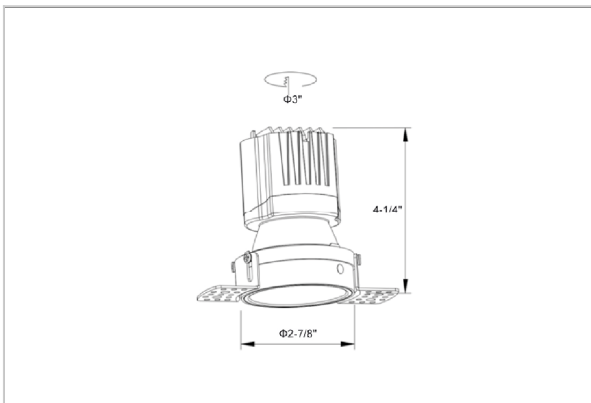

Olivio Down Lights

ITEM SKU#: 662187498201

Product Code : IK-ROLIVIODL-8W-30K-BL-90C-24D

Voltage	100 - 277 V AC, 50-60 Hz
Lumen Output	680.8lm
Power	8W
Efficacy	140lm/w
CCT	3000K
CRI	>90
Beam Angle	24°
Light Distribution	Medium
LED Type	COB
LED Light Source	Osram SOLERIQ S 19
Start Time	Instant
Driver	Stand Alone (included)
Operating Position	Non - Swiveling Type
Dimming	On-Off / Triac / 0-10 V
Construction	Round
Mounting Type	Recessed
Heads	Single Head
Body Material	Aluminium Die cast
Finish	Black
Height	4"
Diameter	6-1/2"
Cut Out	3"
Optics	Darklight Technology Black, Silver
Application Area	Guest Room, Corridor, Restaurant, Meeting Room Club, Hall, Hotel Entrance

Beam Spread (Options)

Spot 15°		Medium 24°		Flood 38°		Wide Flood 60°	
ft	Ø	ft	Ø	ft	Ø	ft	Ø
3.0	0.72	3.0	1.41	3.0	2.03	3.0	3.15
9.0	2.15	9.0	4.22	9.0	6.09	9.0	9.45
15.0	3.58	15.0	7.04	15.0	10.15	15.0	15.75

Olivio, a round LED downlight made of aluminum die cast with high quality powder coated luminaire housing and optimum heat sink. Specular reflector & power grid / global connectors available with isolated LED Driver using Ultra bright OSRAM COB.