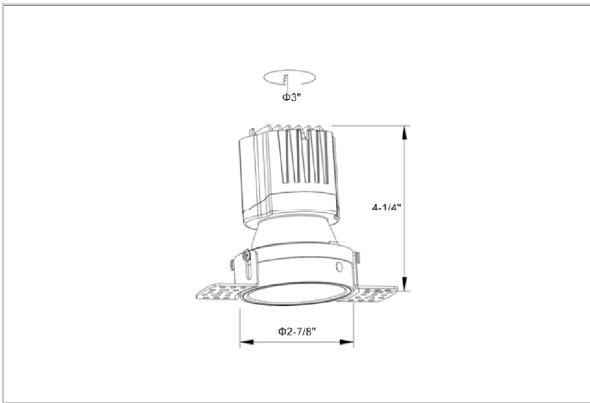

Olivio Down Lights

ITEM SKU#: 662187498188

Product Code : IK-ROLIVIODL-8W-40K-BL-90C-15D

Voltage	100 - 277 V AC, 50-60 Hz
Lumen Output	746.5lm
Power	8W
Efficacy	140lm/w
CCT	4000K
CRI	>90
Beam Angle	15°
Light Distribution	Spot
LED Type	COB
LED Light Source	Osram SOLERIQ S 19
Start Time	Instant
Driver	Stand Alone (included)
Operating Position	Non - Swiveling Type
Dimming	On-Off / Triac / 0-10 V
Construction	Round
Mounting Type	Recessed
Heads	Single Head
Body Material	Aluminium Die cast
Finish	Black
Height	4"
Diameter	6-1/2"
Cut Out	3"
Optics	Darklight Technology Black, Silver
Application Area	Guest Room, Corridor, Restaurant, Meeting Room Club, Hall, Hotel Entrance

Beam Spread (Options)

Spot 15°		Medium 24°		Flood 38°		Wide Flood 60°	
ft	Ø	ft	Ø	ft	Ø	ft	Ø
3.0	0.72	3.0	1.41	3.0	2.03	3.0	3.15
9.0	2.15	9.0	4.22	9.0	6.09	9.0	9.45
15.0	3.58	15.0	7.04	15.0	10.15	15.0	15.75

Olivio, a round LED downlight made of aluminum die cast with high quality powder coated luminaire housing and optimum heat sink. Specular reflector & power grid /global connectors available with isolated LED Driver using Ultra bright OSRAM COB.