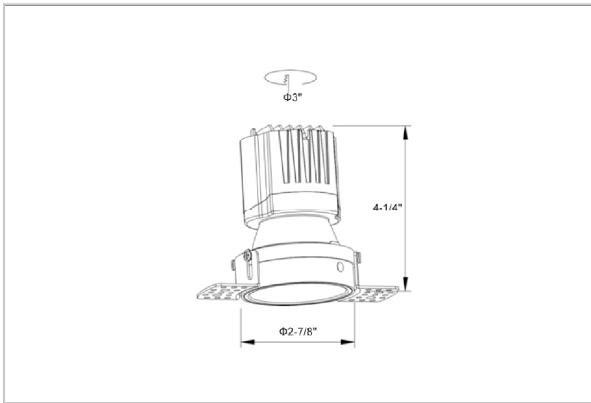

Olivio Down Lights

ITEM SKU#: 662187498188

Product Code : IK-ROLIVIODL-8W-40K-BL-90C-15D

Voltage	100 - 277 V AC, 50-60 Hz
Lumen Output	746.5lm
Power	8W
Efficacy	140lm/w
CCT	4000K
CRI	>90
Beam Angle	15°
Light Distribution	Spot
LED Type	COB
LED Light Source	Osram SOLERIQ S 19
Start Time	Instant
Driver	Stand Alone (included)
Operating Position	Non - Swiveling Type
Dimming	On-Off / Triac / 0-10 V
Construction	Round
Mounting Type	Recessed
Heads	Single Head
Body Material	Aluminium Die cast
Finish	Black
Height	4"
Diameter	6-1/2"
Cut Out	3"
Optics	Darklight Technology Black, Silver
Application Area	Guest Room, Corridor, Restaurant, Meeting Room Club, Hall, Hotel Entrance

Beam Spread (Options)

Spot 15°		Medium 24°		Flood 38°		Wide Flood 60°	
ft	Ø	ft	Ø	ft	Ø	ft	Ø
3.0	0.72	3.0	1.41	3.0	2.03	3.0	3.15
9.0	2.15	9.0	4.22	9.0	6.09	9.0	9.45
15.0	3.58	15.0	7.04	15.0	10.15	15.0	15.75

Olivio, a round LED downlight made of aluminum die cast with high quality powder coated luminaire housing and optimum heat sink. Specular reflector & power grid /global connectors available with isolated LED Driver using Ultra bright OSRAM COB.