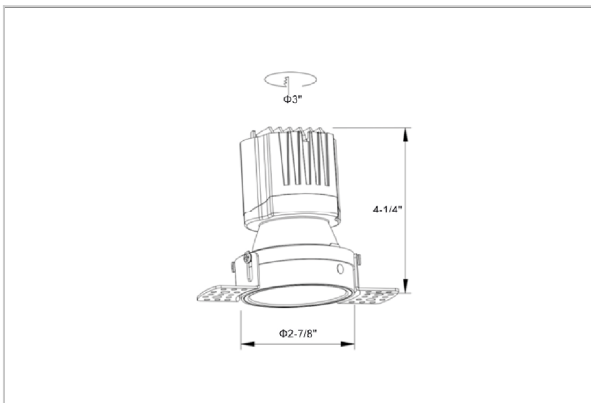

## Product Code : IK-ROLIVIODL-8W-30K-BL-90C-15D

Voltage	100 - 277 V AC, 50-60 Hz
Lumen Output	677.1lm
Power	8W
Efficacy	140lm/w
CCT	3000K
CRI	>90
Beam Angle	15°
Light Distribution	Spot
LED Type	COB
LED Light Source	Osram SOLERIQ S 19
Start Time	Instant
Driver	Stand Alone (included)
Operating Position	Non - Swiveling Type
Dimming	On-Off / Triac / 0-10 V
Construction	Round
Mounting Type	Recessed
Heads	Single Head
Body Material	Aluminium Die cast
Finish	Black
Height	4"
Diameter	6-1/2"
Cut Out	3"
Optics	Darklight Technology Black, Silver
Application Area	Guest Room, Corridor, Restaurant, Meeting Room Club, Hall, Hotel Entrance

### Beam Spread (Options)

Spot 15°		Medium 24°		Flood 38°		Wide Flood 60°	
ft	Ø	ft	Ø	ft	Ø	ft	Ø
3.0	0.72	3.0	1.41	3.0	2.03	3.0	3.15
9.0	2.15	9.0	4.22	9.0	6.09	9.0	9.45
15.0	3.58	15.0	7.04	15.0	10.15	15.0	15.75