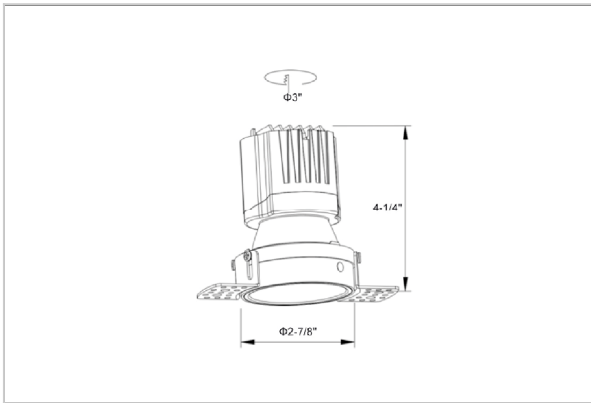

Olivio Down Lights

ITEM SKU#: 662187498164

Product Code : IK-ROLIVIODL-8W-30K-BL-90C-15D

Voltage	100 - 277 V AC, 50-60 Hz
Lumen Output	677.1lm
Power	8W
Efficacy	140lm/w
CCT	3000K
CRI	>90
Beam Angle	15°
Light Distribution	Spot
LED Type	COB
LED Light Source	Osram SOLERIQ S 19
Start Time	Instant
Driver	Stand Alone (included)
Operating Position	Non - Swiveling Type
Dimming	On-Off / Triac / 0-10 V
Construction	Round
Mounting Type	Recessed
Heads	Single Head
Body Material	Aluminium Die cast
Finish	Black
Height	4"
Diameter	6-1/2"
Cut Out	3"
Optics	Darklight Technology Black, Silver
Application Area	Guest Room, Corridor, Restaurant, Meeting Room Club, Hall, Hotel Entrance

Beam Spread (Options)

Spot 15°		Medium 24°		Flood 38°		Wide Flood 60°	
ft	Ø	ft	Ø	ft	Ø	ft	Ø
3.0	0.72	3.0	1.41	3.0	2.03	3.0	3.15
9.0	2.15	9.0	4.22	9.0	6.09	9.0	9.45
15.0	3.58	15.0	7.04	15.0	10.15	15.0	15.75

Olivio, a round LED downlight made of aluminum die cast with high quality powder coated luminaire housing and optimum heat sink. Specular reflector & power grid /global connectors available with isolated LED Driver using Ultra bright OSRAM COB.