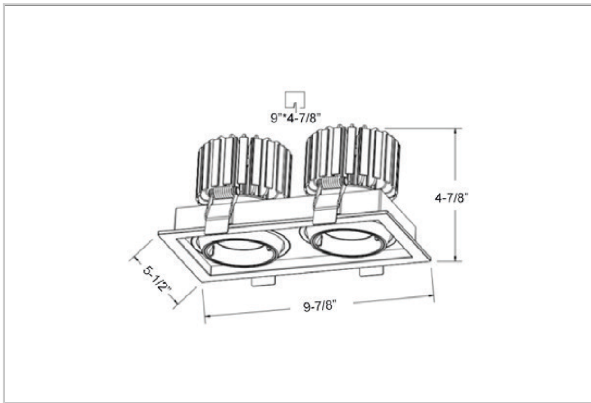

## Product Code : IK-RODINDL-55W-40K-WH-90C-36D

Voltage	100 - 277 V AC, 50-60 Hz
Lumen Output	8400lm
Power	55W
Efficacy	140lm/w
CCT	4000K
CRI	>90
Beam Angle	36°
Light Distribution	Flood
LED Light Source	Osram SOLERIQ S 19
Start Time	Instant
Driver	Stand Alone (included)
Operating Position	Swiveling Type, 360D
Dimming	On-Off / Triac / 0-10 V
Construction	Sqaure
Mounting Type	Recessed
Heads	Double Head
Body Material	Aluminium Die cast
Finish	White
Length	9-7/8"
Height	4-7/8"
Cut Out	9"x4-7/8"
Optics	Darklight Technology Black, Silver
Width (W)	5-1/2"
Application Area	Guest Room, Corridor, Restaurant, Meeting Room Club, Hall, Hotel Entrance

### Beam Spread (Options)

Spot	15°		24°		36°	
	ft	Ø	ft	Ø	ft	Ø
3.0	0.72	3.0	1.41	3.0	2.03	
9.0	2.15	9.0	4.22	9.0	6.09	
15.0	3.58	15.0	7.04	15.0	10.15	

Create the desired lighting effect in your stores with IKIO's Odin, a twin square LED downlight made of aluminum die cast with high quality powder coated luminaire housing and optimum heat sink. These properties of the luminaire contribute to its effective functioning for a longer time period. Moreover, available in multiple wattages, color temperatures, finishes, and beam angles, this luminaire offers greater flexibility in its application.