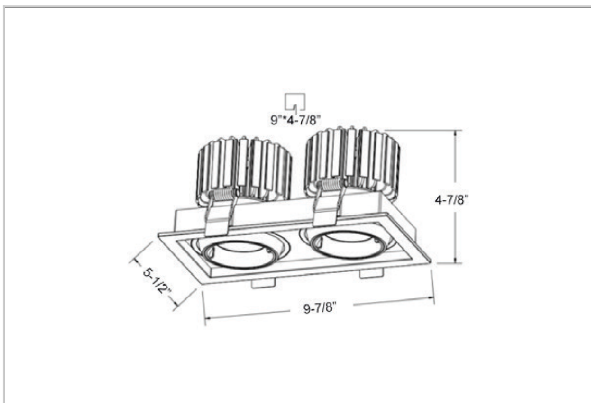

Odin Down Lights

ITEM SKU#: 662187498140

Product Code : IK-RODINDL-55W-40K-WH-90C-36D

| | |
|--------------------|---|
| Voltage | 100 - 277 V AC, 50-60 Hz |
| Lumen Output | 8400lm |
| Power | 55W |
| Efficacy | 140lm/w |
| CCT | 4000K |
| CRI | >90 |
| Beam Angle | 36° |
| Light Distribution | Flood |
| LED Light Source | Osram SOLERIQ S 19 |
| Start Time | Instant |
| Driver | Stand Alone (included) |
| Operating Position | Swiveling Type, 360D |
| Dimming | On-Off / Triac / 0-10 V |
| Construction | Sqaure |
| Mounting Type | Recessed |
| Heads | Double Head |
| Body Material | Aluminium Die cast |
| Finish | White |
| Length | 9-7/8" |
| Height | 4-7/8" |
| Cut Out | 9"x4-7/8" |
| Optics | Darklight Technology Black, Silver |
| Width (W) | 5-1/2" |
| Application Area | Guest Room, Corridor, Restaurant, Meeting Room Club, Hall, Hotel Entrance |

Beam Spread (Options)

| Spot | 15° | | 24° | | 36° | |
|------|------|------|------|------|-------|---|
| | ft | Ø | ft | Ø | ft | Ø |
| 3.0 | 0.72 | 3.0 | 1.41 | 3.0 | 2.03 | |
| 9.0 | 2.15 | 9.0 | 4.22 | 9.0 | 6.09 | |
| 15.0 | 3.58 | 15.0 | 7.04 | 15.0 | 10.15 | |

Create the desired lighting effect in your stores with IKIO's Odin, a twin square LED downlight made of aluminum die cast with high quality powder coated luminaire housing and optimum heat sink. These properties of the luminaire contribute to its effective functioning for a longer time period. Moreover, available in multiple wattages, color temperatures, finishes, and beam angles, this luminaire offers greater flexibility in its application.