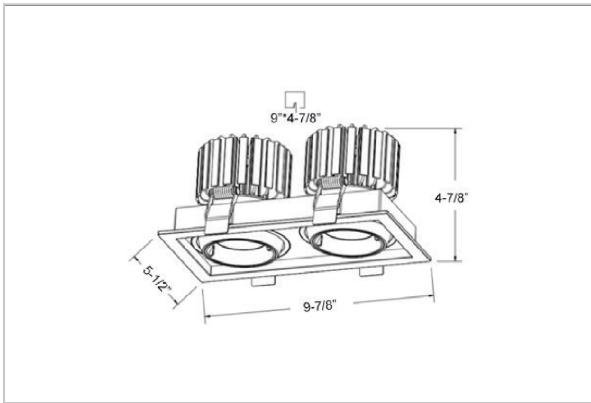

## Product Code : IK-RODINDL-55W-35K-WH-90C-36D

Voltage	100 - 277 V AC, 50-60 Hz
Lumen Output	7980lm
Power	55W
Efficacy	140lm/w
CCT	3500K
CRI	>90
Beam Angle	36°
Light Distribution	Flood
LED Light Source	Osram SOLERIQ S 19
Start Time	Instant
Driver	Stand Alone (included)
Operating Position	Swiveling Type, 360D
Dimming	On-Off / Triac / 0-10 V
Construction	Sqaure
Mounting Type	Recessed
Heads	Double Head
Body Material	Aluminium Die cast
Finish	White
Length	9-7/8"
Height	4-7/8"
Cut Out	9"x4-7/8"
Optics	Darklight Technology Black, Silver
Width (W)	5-1/2"
Application Area	Guest Room, Corridor, Restaurant, Meeting Room Club, Hall, Hotel Entrance

### Beam Spread (Options)

Spot	15°		24°		36°	
	ft	Ø	ft	Ø	ft	Ø
3.0	0.72	3.0	1.41	3.0	2.03	
9.0	2.15	9.0	4.22	9.0	6.09	
15.0	3.58	15.0	7.04	15.0	10.15	

Create the desired lighting effect in your stores with IKIO's Odin, a twin square LED downlight made of aluminum die cast with high quality powder coated luminaire housing and optimum heat sink. These properties of the luminaire contribute to its effective functioning for a longer time period. Moreover, available in multiple wattages, color temperatures, finishes, and beam angles, this luminaire offers greater flexibility in its application.