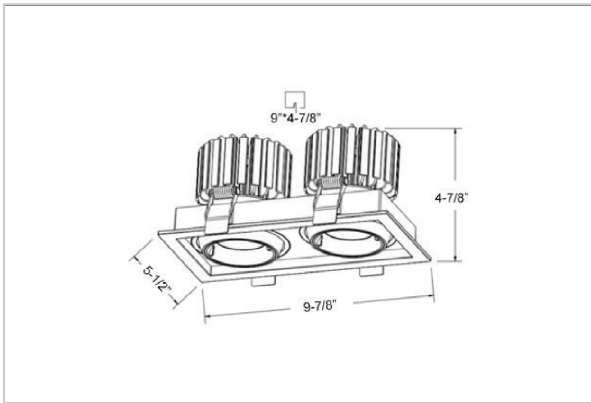

Odin Down Lights

ITEM SKU#: 662187498126

Product Code : IK-RODINDL-55W-30K-WH-90C-36D

Voltage	100 - 277 V AC, 50-60 Hz
Lumen Output	7580lm
Power	55W
Efficacy	140lm/w
CCT	3000K
CRI	>90
Beam Angle	36°
Light Distribution	Flood
LED Light Source	Osram SOLERIQ S 19
Start Time	Instant
Driver	Stand Alone (included)
Operating Position	Swiveling Type, 360D
Dimming	On-Off / Triac / 0-10 V
Construction	Sqaure
Mounting Type	Recessed
Heads	Double Head
Body Material	Aluminium Die cast
Finish	White
Length	9-7/8"
Height	4-7/8"
Cut Out	9"x4-7/8"
Optics	Darklight Technology Black, Silver
Width (W)	5-1/2"
Application Area	Guest Room, Corridor, Restaurant, Meeting Room Club, Hall, Hotel Entrance

Beam Spread (Options)

Spot	15°		24°		36°	
	ft	Ø	ft	Ø	ft	Ø
3.0	0.72	3.0	1.41	3.0	2.03	
9.0	2.15	9.0	4.22	9.0	6.09	
15.0	3.58	15.0	7.04	15.0	10.15	

Create the desired lighting effect in your stores with IKIO's Odin, a twin square LED downlight made of aluminum die cast with high quality powder coated luminaire housing and optimum heat sink. These properties of the luminaire contribute to its effective functioning for a longer time period. Moreover, available in multiple wattages, color temperatures, finishes, and beam angles, this luminaire offers greater flexibility in its application.