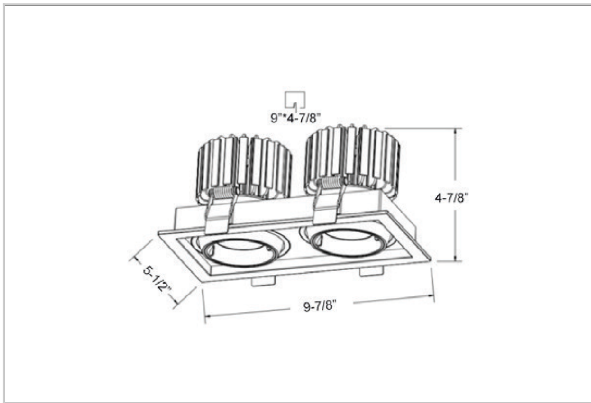

Odin Down Lights

ITEM SKU#: 662187498119

Product Code : IK-RODINDL-55W-27K-WH-90C-36D

Voltage	100 - 277 V AC, 50-60 Hz
Lumen Output	7200lm
Power	55W
Efficacy	140lm/w
CCT	2700K
CRI	>90
Beam Angle	36°
Light Distribution	Flood
LED Light Source	Osram SOLERIQ S 19
Start Time	Instant
Driver	Stand Alone (included)
Operating Position	Swiveling Type, 360D
Dimming	On-Off / Triac / 0-10 V
Construction	Sqaure
Mounting Type	Recessed
Heads	Double Head
Body Material	Aluminium Die cast
Finish	White
Length	9-7/8"
Height	4-7/8"
Cut Out	9"x4-7/8"
Optics	Darklight Technology Black, Silver
Width (W)	5-1/2"
Application Area	Guest Room, Corridor, Restaurant, Meeting Room Club, Hall, Hotel Entrance

Beam Spread (Options)

Spot	15°		24°		36°	
	ft	Ø	ft	Ø	ft	Ø
3.0	0.72	3.0	1.41	3.0	2.03	
9.0	2.15	9.0	4.22	9.0	6.09	
15.0	3.58	15.0	7.04	15.0	10.15	

Create the desired lighting effect in your stores with IKIO's Odin, a twin square LED downlight made of aluminum die cast with high quality powder coated luminaire housing and optimum heat sink. These properties of the luminaire contribute to its effective functioning for a longer time period. Moreover, available in multiple wattages, color temperatures, finishes, and beam angles, this luminaire offers greater flexibility in its application.