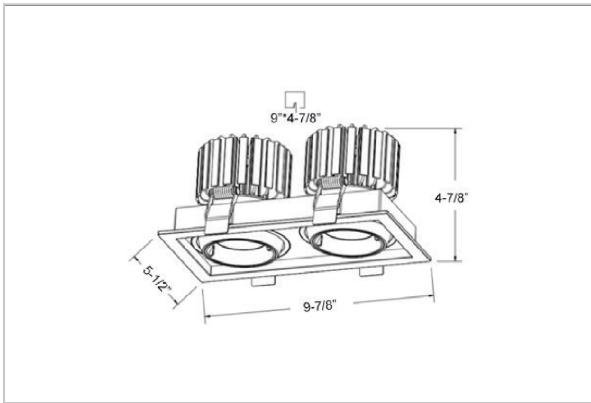

Odin Down Lights

ITEM SKU#: 662187498102

Product Code : IK-RODINDL-55W-40K-WH-90C-24D

Voltage	100 - 277 V AC, 50-60 Hz
Lumen Output	8400lm
Power	55W
Efficacy	140lm/w
CCT	4000K
CRI	>90
Beam Angle	24°
Light Distribution	Medium
LED Light Source	Osram SOLERIQ S 19
Start Time	Instant
Driver	Stand Alone (included)
Operating Position	Swiveling Type, 360D
Dimming	On-Off / Triac / 0-10 V
Construction	Sqaure
Mounting Type	Recessed
Heads	Double Head
Body Material	Aluminium Die cast
Finish	White
Length	9-7/8"
Height	4-7/8"
Cut Out	9"x4-7/8"
Optics	Darklight Technology Black, Silver
Width (W)	5-1/2"
Application Area	Guest Room, Corridor, Restaurant, Meeting Room Club, Hall, Hotel Entrance

Beam Spread (Options)

Spot	15°		Medium 24°		Flood 36°	
	ft	Ø	ft	Ø	ft	Ø
3.0	0.72	3.0	1.41	3.0	2.03	
9.0	2.15	9.0	4.22	9.0	6.09	
15.0	3.58	15.0	7.04	15.0	10.15	

Create the desired lighting effect in your stores with IKIO's Odin, a twin square LED downlight made of aluminum die cast with high quality powder coated luminaire housing and optimum heat sink. These properties of the luminaire contribute to its effective functioning for a longer time period. Moreover, available in multiple wattages, color temperatures, finishes, and beam angles, this luminaire offers greater flexibility in its application.