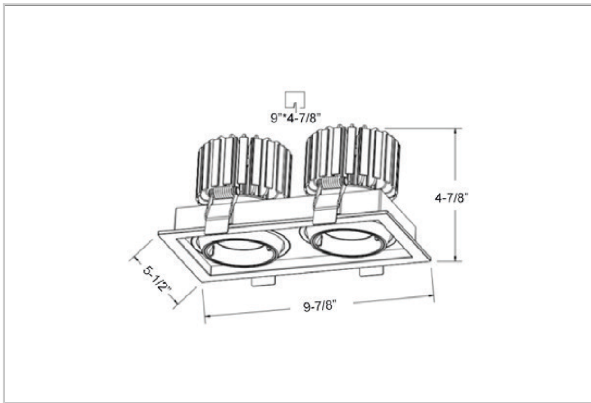

Odin Down Lights

ITEM SKU#: 662187498096

Product Code : IK-RODINDL-55W-35K-WH-90C-24D

Voltage	100 - 277 V AC, 50-60 Hz
Lumen Output	7980lm
Power	55W
Efficacy	140lm/w
CCT	3500K
CRI	>90
Beam Angle	24°
Light Distribution	Medium
LED Light Source	Osram SOLERIQ S 19
Start Time	Instant
Driver	Stand Alone (included)
Operating Position	Swiveling Type, 360D
Dimming	On-Off / Triac / 0-10 V
Construction	Sqaure
Mounting Type	Recessed
Heads	Double Head
Body Material	Aluminium Die cast
Finish	White
Length	9-7/8"
Height	4-7/8"
Cut Out	9"x4-7/8"
Optics	Darklight Technology Black, Silver
Width (W)	5-1/2"
Application Area	Guest Room, Corridor, Restaurant, Meeting Room Club, Hall, Hotel Entrance

Beam Spread (Options)

Spot	15°		Medium 24°		Flood 36°	
	ft	∅	ft	∅	ft	∅
3.0	0.72	3.0	1.41	3.0	2.03	
9.0	2.15	9.0	4.22	9.0	6.09	
15.0	3.58	15.0	7.04	15.0	10.15	

Create the desired lighting effect in your stores with IKIO's Odin, a twin square LED downlight made of aluminum die cast with high quality powder coated luminaire housing and optimum heat sink. These properties of the luminaire contribute to its effective functioning for a longer time period. Moreover, available in multiple wattages, color temperatures, finishes, and beam angles, this luminaire offers greater flexibility in its application.