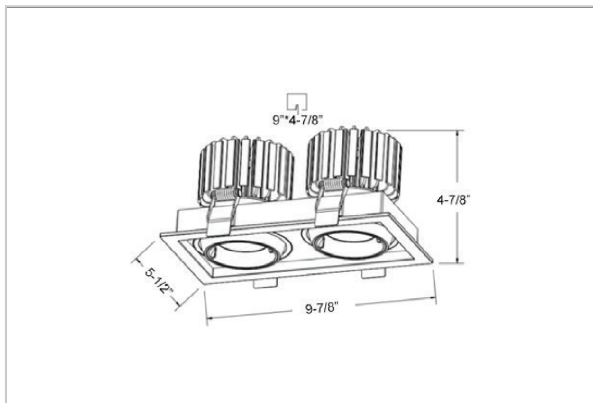

## Product Code : IK-RODINDL-55W-35K-WH-90C-24D

Voltage	100 - 277 V AC, 50-60 Hz
Lumen Output	7980lm
Power	55W
Efficacy	140lm/w
CCT	3500K
CRI	>90
Beam Angle	24°
Light Distribution	Medium
LED Light Source	Osram SOLERIQ S 19
Start Time	Instant
Driver	Stand Alone (included)
Operating Position	Swiveling Type, 360D
Dimming	On-Off / Triac / 0-10 V
Construction	Sqaure
Mounting Type	Recessed
Heads	Double Head
Body Material	Aluminium Die cast
Finish	White
Length	9-7/8"
Height	4-7/8"
Cut Out	9"x4-7/8"
Optics	Darklight Technology Black, Silver
Width (W)	5-1/2"
Application Area	Guest Room, Corridor, Restaurant, Meeting Room Club, Hall, Hotel Entrance

### Beam Spread (Options)

Spot	15°		Medium 24°		Flood 36°	
	ft	Ø	ft	Ø	ft	Ø
3.0	0.72	3.0	1.41	3.0	2.03	
9.0	2.15	9.0	4.22	9.0	6.09	
15.0	3.58	15.0	7.04	15.0	10.15	

Create the desired lighting effect in your stores with IKIO's Odin, a twin square LED downlight made of aluminum die cast with high quality powder coated luminaire housing and optimum heat sink. These properties of the luminaire contribute to its effective functioning for a longer time period. Moreover, available in multiple wattages, color temperatures, finishes, and beam angles, this luminaire offers greater flexibility in its application.