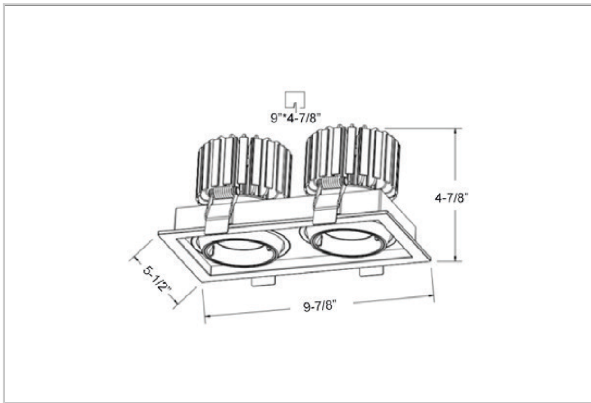

Odin Down Lights

ITEM SKU#: 662187498065

Product Code : IK-RODINDL-55W-30K-WH-90C-24D

Voltage	100 - 277 V AC, 50-60 Hz
Lumen Output	7580lm
Power	55W
Efficacy	140lm/w
CCT	3000K
CRI	>90
Beam Angle	24°
Light Distribution	Medium
LED Light Source	Osram SOLERIQ S 19
Start Time	Instant
Driver	Stand Alone (included)
Operating Position	Swiveling Type, 360D
Dimming	On-Off / Triac / 0-10 V
Construction	Sqaure
Mounting Type	Recessed
Heads	Double Head
Body Material	Aluminium Die cast
Finish	White
Length	9-7/8"
Height	4-7/8"
Cut Out	9"x4-7/8"
Optics	Darklight Technology Black, Silver
Width (W)	5-1/2"
Application Area	Guest Room, Corridor, Restaurant, Meeting Room Club, Hall, Hotel Entrance

Beam Spread (Options)

Spot	15°		Medium 24°		Flood 36°	
	ft	∅	ft	∅	ft	∅
3.0	0.72	3.0	1.41	3.0	2.03	
9.0	2.15	9.0	4.22	9.0	6.09	
15.0	3.58	15.0	7.04	15.0	10.15	

Create the desired lighting effect in your stores with IKIO's Odin, a twin square LED downlight made of aluminum die cast with high quality powder coated luminaire housing and optimum heat sink. These properties of the luminaire contribute to its effective functioning for a longer time period. Moreover, available in multiple wattages, color temperatures, finishes, and beam angles, this luminaire offers greater flexibility in its application.