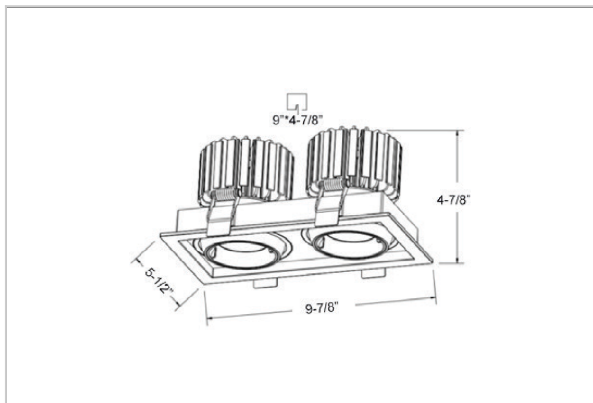

## Product Code : IK-RODINDL-55W-30K-WH-90C-24D

Voltage	100 - 277 V AC, 50-60 Hz
Lumen Output	7580lm
Power	55W
Efficacy	140lm/w
CCT	3000K
CRI	>90
Beam Angle	24°
Light Distribution	Medium
LED Light Source	Osram SOLERIQ S 19
Start Time	Instant
Driver	Stand Alone (included)
Operating Position	Swiveling Type, 360D
Dimming	On-Off / Triac / 0-10 V
Construction	Sqaure
Mounting Type	Recessed
Heads	Double Head
Body Material	Aluminium Die cast
Finish	White
Length	9-7/8"
Height	4-7/8"
Cut Out	9"x4-7/8"
Optics	Darklight Technology Black, Silver
Width (W)	5-1/2"
Application Area	Guest Room, Corridor, Restaurant, Meeting Room Club, Hall, Hotel Entrance

### Beam Spread (Options)

Spot	15°		Medium 24°		Flood 36°	
	ft	Ø	ft	Ø	ft	Ø
3.0	0.72	3.0	1.41	3.0	2.03	
9.0	2.15	9.0	4.22	9.0	6.09	
15.0	3.58	15.0	7.04	15.0	10.15	

Create the desired lighting effect in your stores with IKIO's Odin, a twin square LED downlight made of aluminum die cast with high quality powder coated luminaire housing and optimum heat sink. These properties of the luminaire contribute to its effective functioning for a longer time period. Moreover, available in multiple wattages, color temperatures, finishes, and beam angles, this luminaire offers greater flexibility in its application.