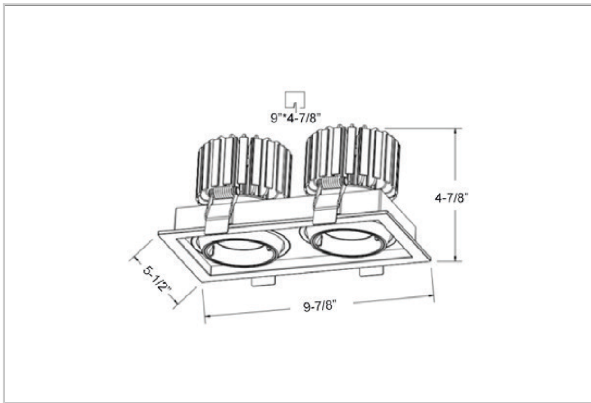

Odin Down Lights

ITEM SKU#: 662187498065

Product Code : IK-RODINDL-55W-30K-WH-90C-24D

Voltage	100 - 277 V AC, 50-60 Hz
Lumen Output	7580lm
Power	55W
Efficacy	140lm/w
CCT	3000K
CRI	>90
Beam Angle	24°
Light Distribution	Medium
LED Light Source	Osram SOLERIQ S 19
Start Time	Instant
Driver	Stand Alone (included)
Operating Position	Swiveling Type, 360D
Dimming	On-Off / Triac / 0-10 V
Construction	Sqaure
Mounting Type	Recessed
Heads	Double Head
Body Material	Aluminium Die cast
Finish	White
Length	9-7/8"
Height	4-7/8"
Cut Out	9"x4-7/8"
Optics	Darklight Technology Black, Silver
Width (W)	5-1/2"
Application Area	Guest Room, Corridor, Restaurant, Meeting Room Club, Hall, Hotel Entrance

Beam Spread (Options)

Spot	15°		Medium 24°		Flood 36°	
	ft	Ø	ft	Ø	ft	Ø
3.0	0.72	3.0	1.41	3.0	2.03	
9.0	2.15	9.0	4.22	9.0	6.09	
15.0	3.58	15.0	7.04	15.0	10.15	

Create the desired lighting effect in your stores with IKIO's Odin, a twin square LED downlight made of aluminum die cast with high quality powder coated luminaire housing and optimum heat sink. These properties of the luminaire contribute to its effective functioning for a longer time period. Moreover, available in multiple wattages, color temperatures, finishes, and beam angles, this luminaire offers greater flexibility in its application.