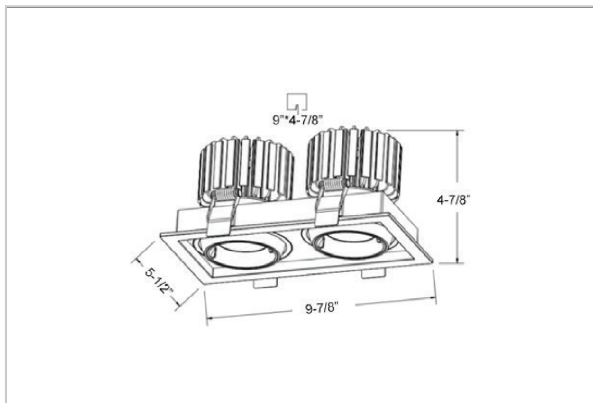

Odin Down Lights

ITEM SKU#: 662187498041

Product Code : IK-RODINDL-55W-40K-WH-90C-15D

Voltage	100 - 277 V AC, 50-60 Hz
Lumen Output	8400lm
Power	55W
Efficacy	140lm/w
CCT	4000K
CRI	>90
Beam Angle	15°
Light Distribution	Spot
LED Light Source	Osram SOLERIQ S 19
Start Time	Instant
Driver	Stand Alone (included)
Operating Position	Swiveling Type, 360D
Dimming	On-Off / Triac / 0-10 V
Construction	Sqaure
Mounting Type	Recessed
Heads	Double Head
Body Material	Aluminium Die cast
Finish	White
Length	9-7/8"
Height	4-7/8"
Cut Out	9"x4-7/8"
Optics	Darklight Technology Black, Silver
Width (W)	5-1/2"
Application Area	Guest Room, Corridor, Restaurant, Meeting Room Club, Hall, Hotel Entrance

Beam Spread (Options)

Spot 15°		Medium 24°		Flood 36°	
ft	Ø	ft	Ø	ft	Ø
3.0	0.72	3.0	1.41	3.0	2.03
9.0	2.15	9.0	4.22	9.0	6.09
15.0	3.58	15.0	7.04	15.0	10.15

Create the desired lighting effect in your stores with IKIO's Odin, a twin square LED downlight made of aluminum die cast with high quality powder coated luminaire housing and optimum heat sink. These properties of the luminaire contribute to its effective functioning for a longer time period. Moreover, available in multiple wattages, color temperatures, finishes, and beam angles, this luminaire offers greater flexibility in its application.