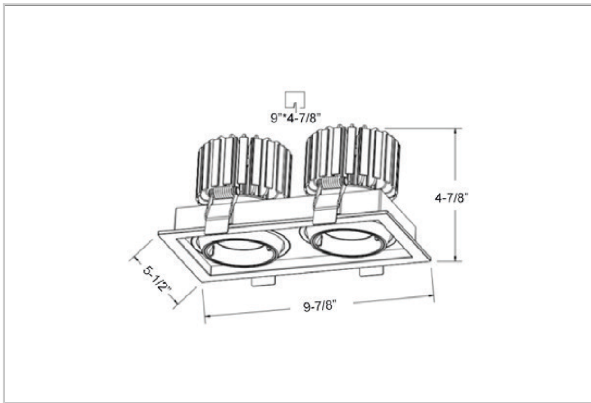

Odin Down Lights

ITEM SKU#: 662187498034

Product Code : IK-RODINDL-55W-35K-WH-90C-15D

Voltage	100 - 277 V AC, 50-60 Hz
Lumen Output	7980lm
Power	55W
Efficacy	140lm/w
CCT	3500K
CRI	>90
Beam Angle	15°
Light Distribution	Spot
LED Light Source	Osram SOLERIQ S 19
Start Time	Instant
Driver	Stand Alone (included)
Operating Position	Swiveling Type, 360D
Dimming	On-Off / Triac / 0-10 V
Construction	Sqaure
Mounting Type	Recessed
Heads	Double Head
Body Material	Aluminium Die cast
Finish	White
Length	9-7/8"
Height	4-7/8"
Cut Out	9"x4-7/8"
Optics	Darklight Technology Black, Silver
Width (W)	5-1/2"
Application Area	Guest Room, Corridor, Restaurant, Meeting Room Club, Hall, Hotel Entrance

Beam Spread (Options)

Spot 15°		Medium 24°		Flood 36°	
ft	∅	ft	∅	ft	∅
3.0	0.72	3.0	1.41	3.0	2.03
9.0	2.15	9.0	4.22	9.0	6.09
15.0	3.58	15.0	7.04	15.0	10.15

Create the desired lighting effect in your stores with IKIO's Odin, a twin square LED downlight made of aluminum die cast with high quality powder coated luminaire housing and optimum heat sink. These properties of the luminaire contribute to its effective functioning for a longer time period. Moreover, available in multiple wattages, color temperatures, finishes, and beam angles, this luminaire offers greater flexibility in its application.