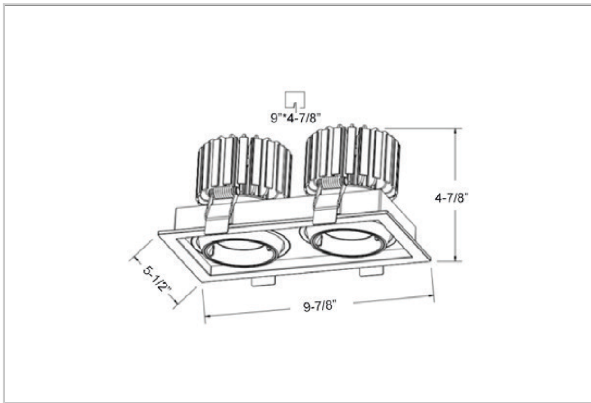

Odin Down Lights

ITEM SKU#: 662187498027

Product Code : IK-RODINDL-55W-30K-WH-90C-15D

Voltage	100 - 277 V AC, 50-60 Hz
Lumen Output	7580lm
Power	55W
Efficacy	140lm/w
CCT	3000K
CRI	>90
Beam Angle	15°
Light Distribution	Spot
LED Light Source	Osram SOLERIQ S 19
Start Time	Instant
Driver	Stand Alone (included)
Operating Position	Swiveling Type, 360D
Dimming	On-Off / Triac / 0-10 V
Construction	Sqaure
Mounting Type	Recessed
Heads	Double Head
Body Material	Aluminium Die cast
Finish	White
Length	9-7/8"
Height	4-7/8"
Cut Out	9"x4-7/8"
Optics	Darklight Technology Black, Silver
Width (W)	5-1/2"
Application Area	Guest Room, Corridor, Restaurant, Meeting Room Club, Hall, Hotel Entrance

Beam Spread (Options)

Spot 15°		Medium 24°		Flood 36°	
ft	Ø	ft	Ø	ft	Ø
3.0	0.72	3.0	1.41	3.0	2.03
9.0	2.15	9.0	4.22	9.0	6.09
15.0	3.58	15.0	7.04	15.0	10.15

Create the desired lighting effect in your stores with IKIO's Odin, a twin square LED downlight made of aluminum die cast with high quality powder coated luminaire housing and optimum heat sink. These properties of the luminaire contribute to its effective functioning for a longer time period. Moreover, available in multiple wattages, color temperatures, finishes, and beam angles, this luminaire offers greater flexibility in its application.