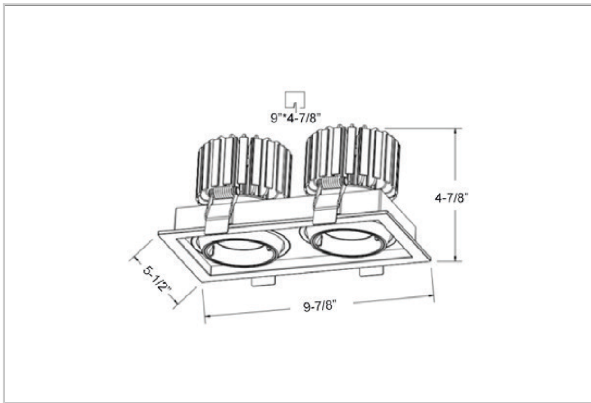

Odin Down Lights

ITEM SKU#: 662187498010

Product Code : IK-RODINDL-55W-27K-WH-90C-15D

Voltage	100 - 277 V AC, 50-60 Hz
Lumen Output	7200lm
Power	55W
Efficacy	140lm/w
CCT	2700K
CRI	>90
Beam Angle	15°
Light Distribution	Spot
LED Light Source	Osram SOLERIQ S 19
Start Time	Instant
Driver	Stand Alone (included)
Operating Position	Swiveling Type, 360D
Dimming	On-Off / Triac / 0-10 V
Construction	Sqaure
Mounting Type	Recessed
Heads	Double Head
Body Material	Aluminium Die cast
Finish	White
Length	9-7/8"
Height	4-7/8"
Cut Out	9"x4-7/8"
Optics	Darklight Technology Black, Silver
Width (W)	5-1/2"
Application Area	Guest Room, Corridor, Restaurant, Meeting Room Club, Hall, Hotel Entrance

Beam Spread (Options)

Spot 15°		Medium 24°		Flood 36°	
ft	Ø	ft	Ø	ft	Ø
3.0	0.72	3.0	1.41	3.0	2.03
9.0	2.15	9.0	4.22	9.0	6.09
15.0	3.58	15.0	7.04	15.0	10.15

Create the desired lighting effect in your stores with IKIO's Odin, a twin square LED downlight made of aluminum die cast with high quality powder coated luminaire housing and optimum heat sink. These properties of the luminaire contribute to its effective functioning for a longer time period. Moreover, available in multiple wattages, color temperatures, finishes, and beam angles, this luminaire offers greater flexibility in its application.