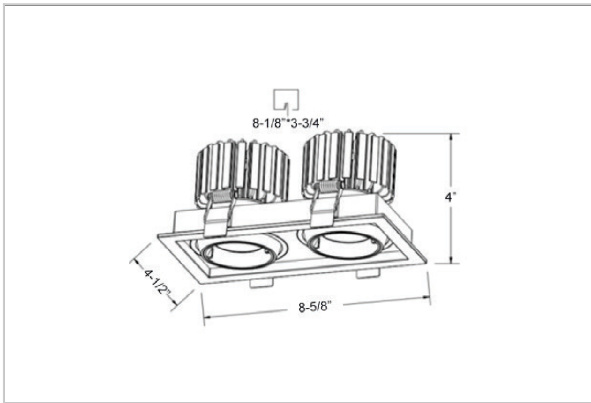

Odin Down Lights

ITEM SKU#: 662187498003

Product Code : IK-RODINDL-30W-40K-WH-90C-36D

Voltage	100 - 277 V AC, 50-60 Hz
Lumen Output	5600lm
Power	30W
Efficacy	140lm/w
CCT	4000K
CRI	>90
Beam Angle	36°
Light Distribution	Flood
LED Light Source	Osram SOLERIQ S 19
Start Time	Instant
Driver	Stand Alone (included)
Operating Position	Swiveling Type, 360D
Dimming	On-Off / Triac / 0-10 V
Construction	Sqaure
Mounting Type	Recessed
Heads	Double Head
Body Material	Aluminium Die cast
Finish	White
Length	8-1/4"
Height	4-1/8"
Cut Out	7-1/2"
Optics	Darklight Technology Black, Silver
Width (W)	4-1/2"
Application Area	Guest Room, Corridor, Restaurant, Meeting Room Club, Hall, Hotel Entrance

Beam Spread (Options)

Spot	15°		Medium 24°		Flood 36°	
	ft	Ø	ft	Ø	ft	Ø
3.0	0.72	3.0	1.41	3.0	2.03	
9.0	2.15	9.0	4.22	9.0	6.09	
15.0	3.58	15.0	7.04	15.0	10.15	

Create the desired lighting effect in your stores with IKIO's Odin, a twin square LED downlight made of aluminum die cast with high quality powder coated luminaire housing and optimum heat sink. These properties of the luminaire contribute to its effective functioning for a longer time period. Moreover, available in multiple wattages, color temperatures, finishes, and beam angles, this luminaire offers greater flexibility in its application.