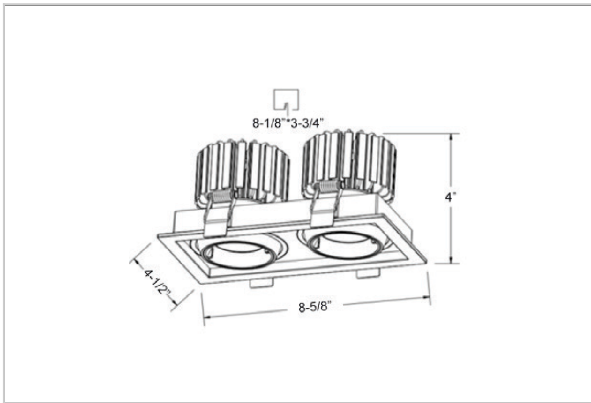

## Product Code : IK-RODINDL-30W-40K-WH-90C-36D

Voltage	100 - 277 V AC, 50-60 Hz
Lumen Output	5600lm
Power	30W
Efficacy	140lm/w
CCT	4000K
CRI	>90
Beam Angle	36°
Light Distribution	Flood
LED Light Source	Osram SOLERIQ S 19
Start Time	Instant
Driver	Stand Alone (included)
Operating Position	Swiveling Type, 360D
Dimming	On-Off / Triac / 0-10 V
Construction	Sqaure
Mounting Type	Recessed
Heads	Double Head
Body Material	Aluminium Die cast
Finish	White
Length	8-1/4"
Height	4-1/8"
Cut Out	7-1/2"
Optics	Darklight Technology Black, Silver
Width (W)	4-1/2"
Application Area	Guest Room, Corridor, Restaurant, Meeting Room Club, Hall, Hotel Entrance

### Beam Spread (Options)

Spot	15°		Medium 24°		Flood 36°	
	ft	Ø	ft	Ø	ft	Ø
3.0	0.72	3.0	1.41	3.0	2.03	
9.0	2.15	9.0	4.22	9.0	6.09	
15.0	3.58	15.0	7.04	15.0	10.15	

Create the desired lighting effect in your stores with IKIO's Odin, a twin square LED downlight made of aluminum die cast with high quality powder coated luminaire housing and optimum heat sink. These properties of the luminaire contribute to its effective functioning for a longer time period. Moreover, available in multiple wattages, color temperatures, finishes, and beam angles, this luminaire offers greater flexibility in its application.