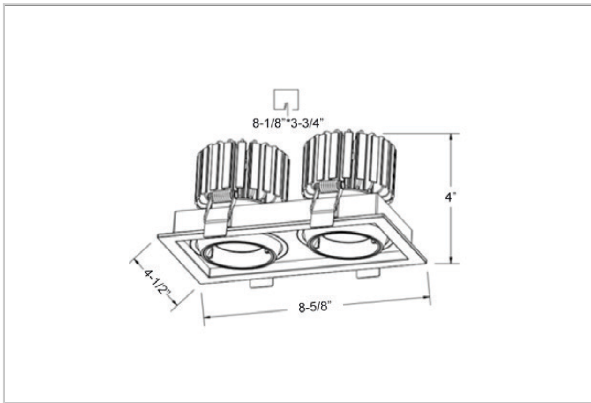

Odin Down Lights

ITEM SKU#: 662187497990

Product Code : IK-RODINDL-30W-35K-WH-90C-36D

Voltage	100 - 277 V AC, 50-60 Hz
Lumen Output	5320lm
Power	30W
Efficacy	140lm/w
CCT	3500K
CRI	>90
Beam Angle	36°
Light Distribution	Flood
LED Light Source	Osram SOLERIQ S 19
Start Time	Instant
Driver	Stand Alone (included)
Operating Position	Swiveling Type, 360D
Dimming	On-Off / Triac / 0-10 V
Construction	Sqaure
Mounting Type	Recessed
Heads	Double Head
Body Material	Aluminium Die cast
Finish	White
Length	8-1/4"
Height	4-1/8"
Cut Out	7-1/2"
Optics	Darklight Technology Black, Silver
Width (W)	4-1/2"
Application Area	Guest Room, Corridor, Restaurant, Meeting Room Club, Hall, Hotel Entrance

Beam Spread (Options)

Spot	15°		Medium 24°		Flood 36°	
	ft	Ø	ft	Ø	ft	Ø
3.0	0.72	3.0	1.41	3.0	2.03	
9.0	2.15	9.0	4.22	9.0	6.09	
15.0	3.58	15.0	7.04	15.0	10.15	

Create the desired lighting effect in your stores with IKIO's Odin, a twin square LED downlight made of aluminum die cast with high quality powder coated luminaire housing and optimum heat sink. These properties of the luminaire contribute to its effective functioning for a longer time period. Moreover, available in multiple wattages, color temperatures, finishes, and beam angles, this luminaire offers greater flexibility in its application.