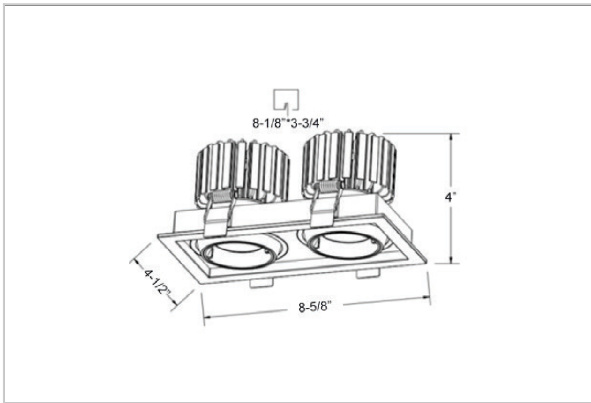

Odin Down Lights

ITEM SKU#: 662187497983

Product Code : IK-RODINDL-30W-30K-WH-90C-36D

Voltage	100 - 277 V AC, 50-60 Hz
Lumen Output	5050lm
Power	30W
Efficacy	140lm/w
CCT	3000K
CRI	>90
Beam Angle	36°
Light Distribution	Flood
LED Light Source	Osram SOLERIQ S 19
Start Time	Instant
Driver	Stand Alone (included)
Operating Position	Swiveling Type, 360D
Dimming	On-Off / Triac / 0-10 V
Construction	Sqaure
Mounting Type	Recessed
Heads	Double Head
Body Material	Aluminium Die cast
Finish	White
Length	8-1/4"
Height	4-1/8"
Cut Out	7-1/2"
Optics	Darklight Technology Black, Silver
Width (W)	4-1/2"
Application Area	Guest Room, Corridor, Restaurant, Meeting Room Club, Hall, Hotel Entrance

Beam Spread (Options)

Spot	15°		Medium 24°		Flood 36°	
	ft	Ø	ft	Ø	ft	Ø
3.0	0.72	3.0	1.41	3.0	2.03	
9.0	2.15	9.0	4.22	9.0	6.09	
15.0	3.58	15.0	7.04	15.0	10.15	

Create the desired lighting effect in your stores with IKIO's Odin, a twin square LED downlight made of aluminum die cast with high quality powder coated luminaire housing and optimum heat sink. These properties of the luminaire contribute to its effective functioning for a longer time period. Moreover, available in multiple wattages, color temperatures, finishes, and beam angles, this luminaire offers greater flexibility in its application.