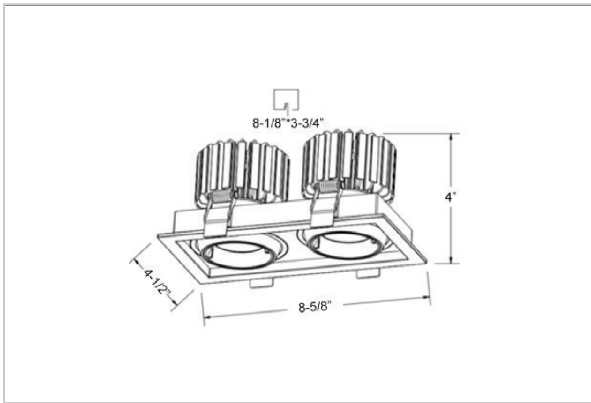

Odin Down Lights

ITEM SKU#: 662187497969

Product Code : IK-RODINDL-30W-27K-WH-90C-36D

Voltage	100 - 277 V AC, 50-60 Hz
Lumen Output	4800lm
Power	30W
Efficacy	140lm/w
CCT	2700K
CRI	>90
Beam Angle	36°
Light Distribution	Flood
LED Light Source	Osram SOLERIQ S 19
Start Time	Instant
Driver	Stand Alone (included)
Operating Position	Swiveling Type, 360D
Dimming	On-Off / Triac / 0-10 V
Construction	Sqaure
Mounting Type	Recessed
Heads	Double Head
Body Material	Aluminium Die cast
Finish	White
Length	8-1/4"
Height	4-1/8"
Cut Out	7-1/2"
Optics	Darklight Technology Black, Silver
Width (W)	4-1/2"
Application Area	Guest Room, Corridor, Restaurant, Meeting Room Club, Hall, Hotel Entrance

Beam Spread (Options)

Spot	15°		Medium 24°		Flood 36°	
	ft	Ø	ft	Ø	ft	Ø
3.0	0.72	3.0	1.41	3.0	2.03	
9.0	2.15	9.0	4.22	9.0	6.09	
15.0	3.58	15.0	7.04	15.0	10.15	

Create the desired lighting effect in your stores with IKIO's Odin, a twin square LED downlight made of aluminum die cast with high quality powder coated luminaire housing and optimum heat sink. These properties of the luminaire contribute to its effective functioning for a longer time period. Moreover, available in multiple wattages, color temperatures, finishes, and beam angles, this luminaire offers greater flexibility in its application.