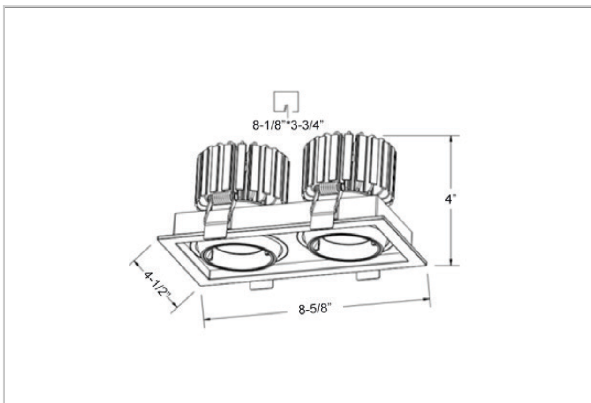

Odin Down Lights

ITEM SKU#: 662187497952

Product Code : IK-RODINDL-30W-40K-WH-90C-24D

Voltage	100 - 277 V AC, 50-60 Hz
Lumen Output	5600lm
Power	30W
Efficacy	140lm/w
CCT	4000K
CRI	>90
Beam Angle	24°
Light Distribution	Medium
LED Light Source	Osram SOLERIQ S 19
Start Time	Instant
Driver	Stand Alone (included)
Operating Position	Swiveling Type, 360D
Dimming	On-Off / Triac / 0-10 V
Construction	Sqaure
Mounting Type	Recessed
Heads	Double Head
Body Material	Aluminium Die cast
Finish	White
Length	8-1/4"
Height	4-1/8"
Cut Out	7-1/2"
Optics	Darklight Technology Black, Silver
Width (W)	4-1/2"
Application Area	Guest Room, Corridor, Restaurant, Meeting Room Club, Hall, Hotel Entrance

Beam Spread (Options)

Spot	15°		Medium 24°		Flood 36°	
	ft	Ø	ft	Ø	ft	Ø
3.0	0.72	3.0	1.41	3.0	2.03	
9.0	2.15	9.0	4.22	9.0	6.09	
15.0	3.58	15.0	7.04	15.0	10.15	

Create the desired lighting effect in your stores with IKIO's Odin, a twin square LED downlight made of aluminum die cast with high quality powder coated luminaire housing and optimum heat sink. These properties of the luminaire contribute to its effective functioning for a longer time period. Moreover, available in multiple wattages, color temperatures, finishes, and beam angles, this luminaire offers greater flexibility in its application.