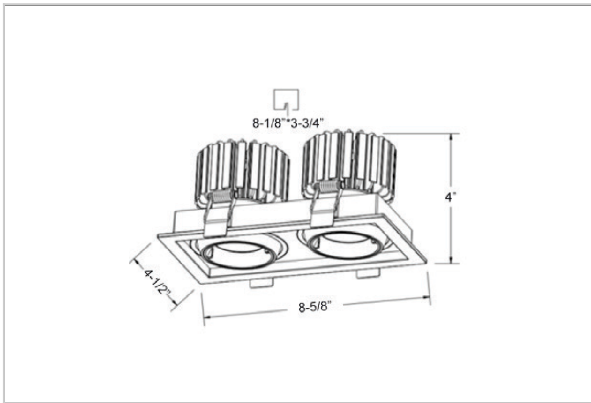

Odin Down Lights

ITEM SKU#: 662187497938

Product Code : IK-RODINDL-30W-30K-WH-90C-24D

Voltage	100 - 277 V AC, 50-60 Hz
Lumen Output	5050lm
Power	30W
Efficacy	140lm/w
CCT	3000K
CRI	>90
Beam Angle	24°
Light Distribution	Medium
LED Light Source	Osram SOLERIQ S 19
Start Time	Instant
Driver	Stand Alone (included)
Operating Position	Swiveling Type, 360D
Dimming	On-Off / Triac / 0-10 V
Construction	Sqaure
Mounting Type	Recessed
Heads	Double Head
Body Material	Aluminium Die cast
Finish	White
Length	8-1/4"
Height	4-1/8"
Cut Out	7-1/2"
Optics	Darklight Technology Black, Silver
Width (W)	4-1/2"
Application Area	Guest Room, Corridor, Restaurant, Meeting Room Club, Hall, Hotel Entrance

Beam Spread (Options)

Spot	15°		Medium 24°		Flood 36°	
	ft	Ø	ft	Ø	ft	Ø
3.0	0.72	3.0	1.41	3.0	2.03	
9.0	2.15	9.0	4.22	9.0	6.09	
15.0	3.58	15.0	7.04	15.0	10.15	

Create the desired lighting effect in your stores with IKIO's Odin, a twin square LED downlight made of aluminum die cast with high quality powder coated luminaire housing and optimum heat sink. These properties of the luminaire contribute to its effective functioning for a longer time period. Moreover, available in multiple wattages, color temperatures, finishes, and beam angles, this luminaire offers greater flexibility in its application.