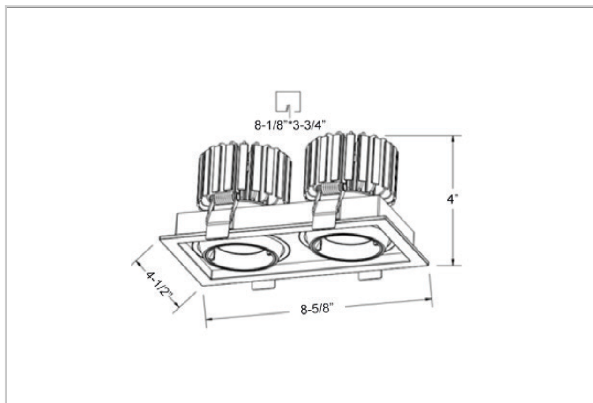

Odin Down Lights

ITEM SKU#: 662187497938

Product Code : IK-RODINDL-30W-30K-WH-90C-24D

Voltage	100 - 277 V AC, 50-60 Hz
Lumen Output	5050lm
Power	30W
Efficacy	140lm/w
CCT	3000K
CRI	>90
Beam Angle	24°
Light Distribution	Medium
LED Light Source	Osram SOLERIQ S 19
Start Time	Instant
Driver	Stand Alone (included)
Operating Position	Swiveling Type, 360D
Dimming	On-Off / Triac / 0-10 V
Construction	Sqaure
Mounting Type	Recessed
Heads	Double Head
Body Material	Aluminium Die cast
Finish	White
Length	8-1/4"
Height	4-1/8"
Cut Out	7-1/2"
Optics	Darklight Technology Black, Silver
Width (W)	4-1/2"
Application Area	Guest Room, Corridor, Restaurant, Meeting Room Club, Hall, Hotel Entrance

Beam Spread (Options)

Spot	15°		Medium 24°		Flood 36°	
	ft	Ø	ft	Ø	ft	Ø
3.0	0.72	3.0	1.41	3.0	2.03	
9.0	2.15	9.0	4.22	9.0	6.09	
15.0	3.58	15.0	7.04	15.0	10.15	

Create the desired lighting effect in your stores with IKIO's Odin, a twin square LED downlight made of aluminum die cast with high quality powder coated luminaire housing and optimum heat sink. These properties of the luminaire contribute to its effective functioning for a longer time period. Moreover, available in multiple wattages, color temperatures, finishes, and beam angles, this luminaire offers greater flexibility in its application.