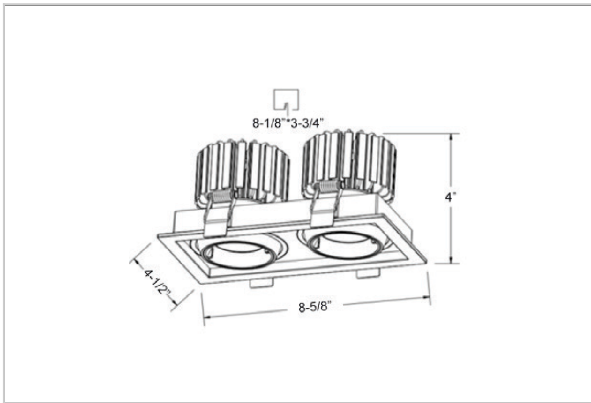

Odin Down Lights

ITEM SKU#: 662187497938

Product Code : IK-RODINDL-30W-30K-WH-90C-24D

Voltage	100 - 277 V AC, 50-60 Hz
Lumen Output	5050lm
Power	30W
Efficacy	140lm/w
CCT	3000K
CRI	>90
Beam Angle	24°
Light Distribution	Medium
LED Light Source	Osram SOLERIQ S 19
Start Time	Instant
Driver	Stand Alone (included)
Operating Position	Swiveling Type, 360D
Dimming	On-Off / Triac / 0-10 V
Construction	Sqaure
Mounting Type	Recessed
Heads	Double Head
Body Material	Aluminium Die cast
Finish	White
Length	8-1/4"
Height	4-1/8"
Cut Out	7-1/2"
Optics	Darklight Technology Black, Silver
Width (W)	4-1/2"
Application Area	Guest Room, Corridor, Restaurant, Meeting Room Club, Hall, Hotel Entrance

Beam Spread (Options)

ft	15°		24°		36°	
	∅	∅	∅	∅	∅	∅
3.0	0.72	1.41	2.03	3.0	4.22	6.09
9.0	2.15	4.22	6.09	9.0	10.15	15.27
15.0	3.58	7.04	10.15	15.0	20.30	30.54

Create the desired lighting effect in your stores with IKIO's Odin, a twin square LED downlight made of aluminum die cast with high quality powder coated luminaire housing and optimum heat sink. These properties of the luminaire contribute to its effective functioning for a longer time period. Moreover, available in multiple wattages, color temperatures, finishes, and beam angles, this luminaire offers greater flexibility in its application.