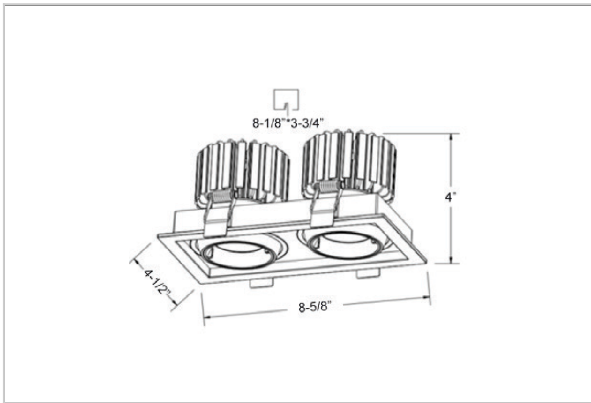

Odin Down Lights

ITEM SKU#: 662187497921

Product Code : IK-RODINDL-30W-27K-WH-90C-24D

Voltage	100 - 277 V AC, 50-60 Hz
Lumen Output	4800lm
Power	30W
Efficacy	140lm/w
CCT	2700K
CRI	>90
Beam Angle	24°
Light Distribution	Medium
LED Light Source	Osram SOLERIQ S 19
Start Time	Instant
Driver	Stand Alone (included)
Operating Position	Swiveling Type, 360D
Dimming	On-Off / Triac / 0-10 V
Construction	Sqaure
Mounting Type	Recessed
Heads	Double Head
Body Material	Aluminium Die cast
Finish	White
Length	8-1/4"
Height	4-1/8"
Cut Out	7-1/2"
Optics	Darklight Technology Black, Silver
Width (W)	4-1/2"
Application Area	Guest Room, Corridor, Restaurant, Meeting Room Club, Hall, Hotel Entrance

Beam Spread (Options)

Spot	15°		Medium 24°		Flood 36°	
	ft	Ø	ft	Ø	ft	Ø
3.0	0.72	3.0	1.41	3.0	2.03	
9.0	2.15	9.0	4.22	9.0	6.09	
15.0	3.58	15.0	7.04	15.0	10.15	

Create the desired lighting effect in your stores with IKIO's Odin, a twin square LED downlight made of aluminum die cast with high quality powder coated luminaire housing and optimum heat sink. These properties of the luminaire contribute to its effective functioning for a longer time period. Moreover, available in multiple wattages, color temperatures, finishes, and beam angles, this luminaire offers greater flexibility in its application.