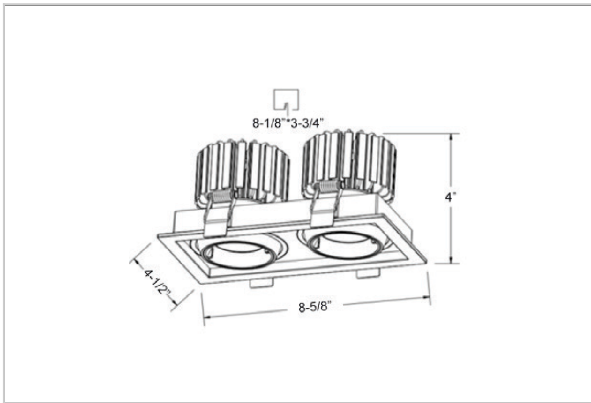

Odin Down Lights

ITEM SKU#: 662187497907

Product Code : IK-RODINDL-30W-35K-WH-90C-15D

Voltage	100 - 277 V AC, 50-60 Hz
Lumen Output	5320lm
Power	30W
Efficacy	140lm/w
CCT	3500K
CRI	>90
Beam Angle	15°
Light Distribution	Spot
LED Light Source	Osram SOLERIQ S 19
Start Time	Instant
Driver	Stand Alone (included)
Operating Position	Swiveling Type, 360D
Dimming	On-Off / Triac / 0-10 V
Construction	Sqaure
Mounting Type	Recessed
Heads	Double Head
Body Material	Aluminium Die cast
Finish	White
Length	8-1/4"
Height	4-1/8"
Cut Out	7-1/2"
Optics	Darklight Technology Black, Silver
Width (W)	4-1/2"
Application Area	Guest Room, Corridor, Restaurant, Meeting Room Club, Hall, Hotel Entrance

Beam Spread (Options)

Spot 15°		Medium 24°		Flood 36°	
ft	Ø	ft	Ø	ft	Ø
3.0	0.72	3.0	1.41	3.0	2.03
9.0	2.15	9.0	4.22	9.0	6.09
15.0	3.58	15.0	7.04	15.0	10.15

Create the desired lighting effect in your stores with IKIO's Odin, a twin square LED downlight made of aluminum die cast with high quality powder coated luminaire housing and optimum heat sink. These properties of the luminaire contribute to its effective functioning for a longer time period. Moreover, available in multiple wattages, color temperatures, finishes, and beam angles, this luminaire offers greater flexibility in its application.